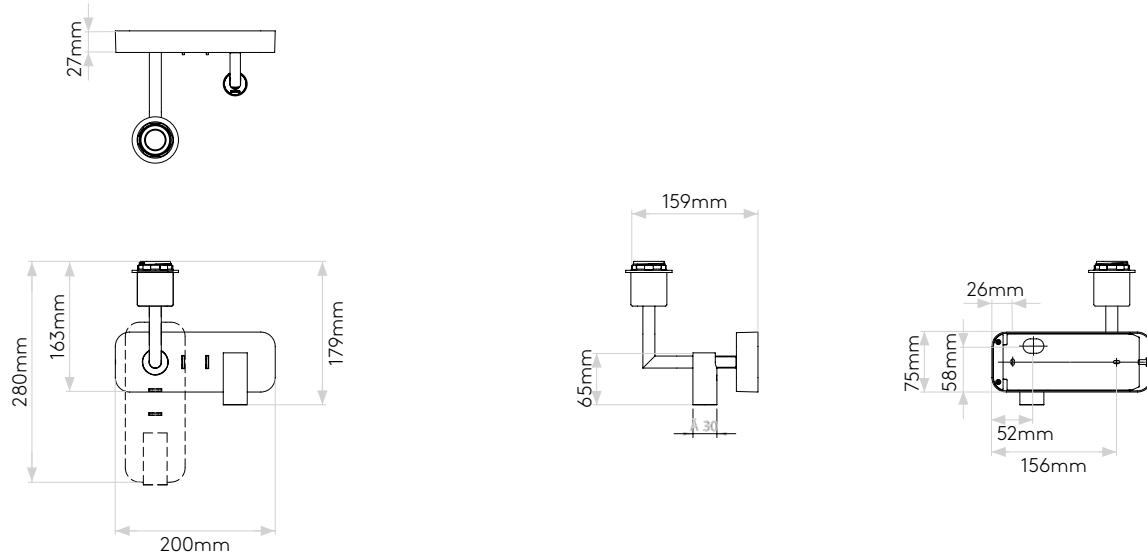

SIDE BY SIDE

astro

GENERAL

LOCATION:	Interior
CLASS:	CE (Class I)
IP RATING:	IP20
BATHROOM ZONE:	Zone 3
DRIVER REQUIRED:	No
INSTALLATION ORIENTATION:	Wall Mount-Horizontal & Vertical
MAIN MATERIAL:	Metal - Zinc
DIMENSIONS (mm):	H: 180 W: 200 D: 159
CUT OUT HOLE (mm):	-
RECESS DEPTH (mm):	-
FIRE RATING:	-
CABLE LENGTH (mm):	-
GROSS WEIGHT (kg):	1.2

Without Shade

With Cone 180 Shade

Please note that some dimensions may vary slightly due to manufacturing tolerances, this includes cable entry and fixing holes

Veuillez noter que certaines dimensions peuvent varier légèrement en raison des tolérances de fabrication, y compris l'entrée de câble et les trous de fixation.