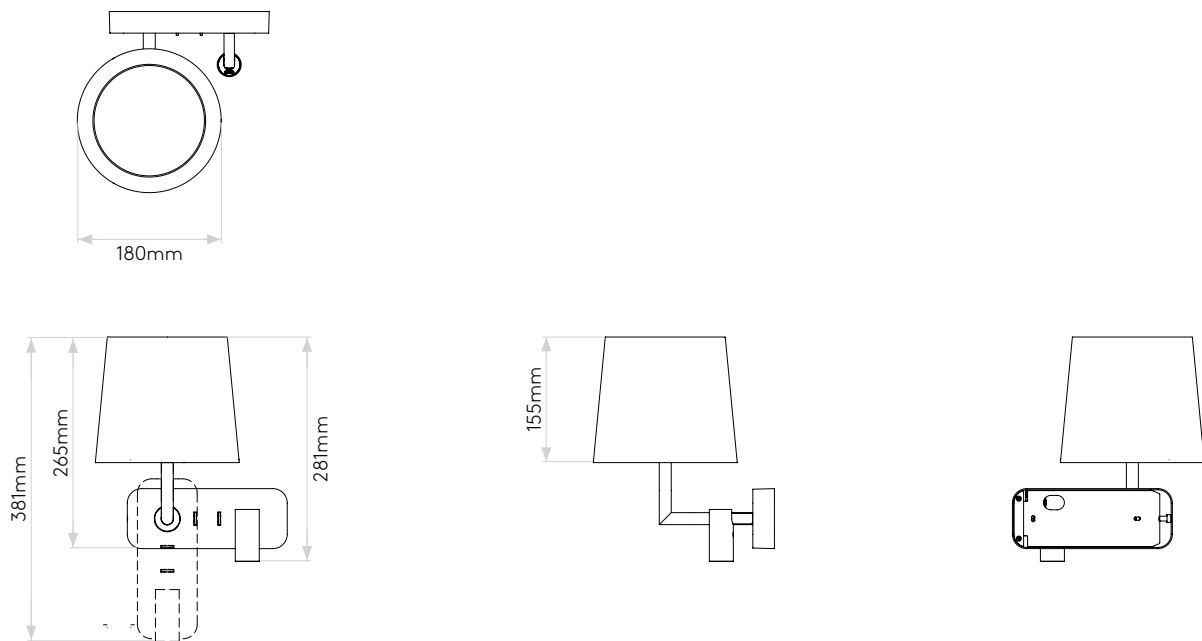

SIDE BY SIDE

astro

GENERAL

LOCATION:	Interior
CLASS:	CE (Class I)
IP RATING:	IP20
BATHROOM ZONE:	Zone 3
DRIVER REQUIRED:	No
INSTALLATION ORIENTATION:	Wall Mount-Horizontal & Vertical
MAIN MATERIAL:	Metal - Zinc
DIMENSIONS (mm):	H: 180 W: 200 D: 159
CUT OUT HOLE (mm):	-
RECESS DEPTH (mm):	-
FIRE RATING:	-
CABLE LENGTH (mm):	-
GROSS WEIGHT (kg):	1.2

Without Shade

With Cone 180 Shade

Please note that some dimensions may vary slightly due to manufacturing tolerances, this includes cable entry and fixing holes

Veuillez noter que certaines dimensions peuvent varier légèrement en raison des tolérances de fabrication, y compris l'entrée de câble et les trous de fixation.