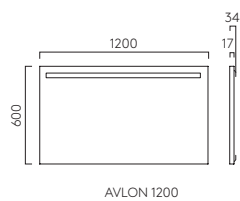

IMOLA 900

LED

Mi

AVLON

ZONES 2 3

	LAMP	WATT	INPUT	K	CRI	IP	CLASS	Ⓢ
900 Mi 1359001	Integral LED	22W	Mains 230V	3000	80	44		✓
1200 Mi 1359002	Integral LED	13.7W	Mains 230V	3000	80	44		✓

LED

MASCALI