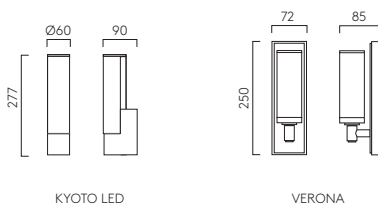

VERONA

ZONES 2 3

	LAMP	WATT	IP	CLASS		
1147001	E14 LED▼	7W max	44		☒	☒

KYOTO LED

VERONA

▼ LAMP EXCLUDED, SEE PAGE 685/La lampe exclu, voir page 685/La lampadina esclusi a pagina 685/Das Leuchtmittel ist ausgeschlossen, sie auf Seite 685.