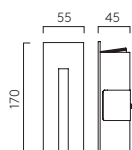

H:165mm W:52mm D:100mm

H:108mm W:87mm D:100mm

BORGEO

ZONES 1 2 3

						LAMP	WATT	INPUT	K	CRI	Lm	IP	CLASS				
43	PSS	1212015	TW	1212017	BSS	1212016	Integral LED	1W	350mA CC▼	3000	80	15	65		✓	✓	✓
	PSS	1212029	TW	1212031	BSS	1212030	Integral LED	1W	350mA CC▼	2700	80	12	65		✓	✓	✓
54	PSS	1212020	TW	1212019	BSS	1212018	Integral LED	1W	350mA CC▼	3000	80	30	65		✓	✓	✓
	PSS	1212034	TW	1212033	BSS	1212032	Integral LED	1W	350mA CC▼	2700	80	30	65		✓	✓	✓
55	PSS	1212010				Integral LED	2W	700mA▼	3000	80	48	65		✓	✓	✓	
90	PSS	1212009				Integral LED	2W	700mA▼	3000	80	124	65		✓	✓	✓	

BORGEO 55

A WALL BOX ACCESSORY IS AVAILABLE FOR INSTALLATION OF THE BORGEO 55 AND 90 INTO BRICK WALLS
Accessoire mural disponible pour l'installation de la gamme Borgeo dans des murs en brique / Als Zubehör sind Wandkästen erhältlich, die eine Installation der Borgeo Serie in Ziegelwänden ermöglichen. / Un accessorio per le pareti è disponibile per l'installazione del Borgeo in muri di mattoni.

▼ DRIVER EXCLUDED, SEE PAGE 683 / Driver exclu, voir page 683 / Driver esclusi a pagina 683 / Das treiber ist ausgeschlossen, sie auf Seite 683.