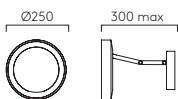

CATENA/LED

RECOMMENDED FOR HOSPITALITY USE/Recommandé pour l'hôtellerie/Zur Verwendung im Gastgewerbe geeignet/Adatto in strutture alberghiere.

▼ LAMP EXCLUDED, SEE PAGE 685/La lampe exclu, voir page 685/La lampadina esclusi a pagina 685/Das Leuchtmittel ist ausgeschlossen, sie auf Seite 685.