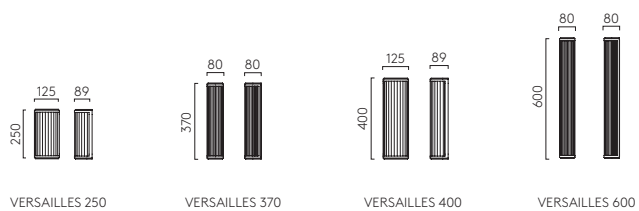

LED

VERSAILLES

ZONES 2 3

	LAMP	WATT	INPUT	K	CRI	Lm	IP	CLASS	ⓧ	🌐
NEW 250	PCh 1380001	Br 1380004	MG 1380015	Integral LED	4.7W	Mains 230V	3000 80 371	44	☐	✓ ✓
NEW 370	PCh 1380013	Br 1380014		Integral LED	15.1W	Mains 230V	3000 80 609	44	☐	✓ ✓
NEW 400	PCh 1380002	Br 1380003	MG 1380016	Integral LED	7.3W	Mains 230V	3000 80 740	44	☐	✓ ✓
NEW 600	PCh 1380011	Br 1380012		Integral LED	25W	Mains 230V	3000 80 1078	44	☐	✓ ✓