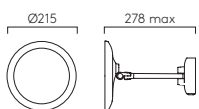

MASCALI

ZONES 2 3

		LAMP	WATT	INPUT	K	CRI	Lm	IP	CLASS	I	Ⓢ	Ⓜ	Ⓝ
SQUARE	PCh 1373003	Integral LED	6.1W	Mains 230V	2700	80	153	44	□	✓	✓	✓	✓
NEW ROUND	PCh 1373001 MN 1373006	Integral LED	5.3W	Mains 230V	2700	80	76	44	□	✓	✓	✓	✓

MASCALI ROUND