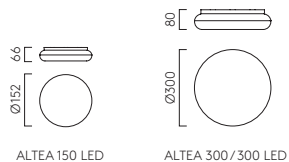

▼ LAMP EXCLUDED, SEE PAGE 685 / La lampe exclu, voir page 685 / La lampadina esclusi a pagina 685 / Das Leuchtmittel ist ausgeschlossen, sie auf Seite 685.