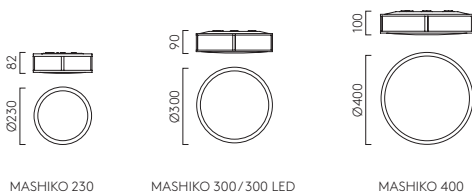

MASHIKO ROUND 300 LED (1121045)

MASHIKO ROUND

ZONES 2 3

			LAMP	WATT	INPUT	K	CRI	Lm	IP	CLASS			
230	1121021		E27 LED ▼	12W max	-	-	-	-	44		✓	✓	-
300 LED	1121041	1121045	Integral LED	16W	Mains 230V	2700	80	996	44		-	✓	✓
300	1121017	1121043	E27 LED ▼	12W max	-	-	-	-	44		✓	✓	-
400	1121026		E27 LED ▼	3 x 12W max	-	-	-	-	44		✓	✓	-