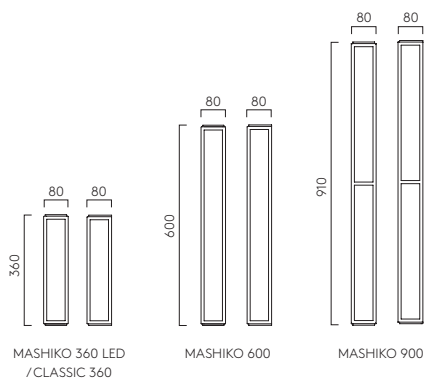

LED

MASHIKO CLASSIC 360 (1121055)

MASHIKO CLASSIC 360 (1121037)

MASHIKO 600 LED (1121020)

MASHIKO

ZONES 2 3

					LAMP	WATT	INPUT	K	CRI	Lm	IP	CLASS			
NEW	360 LED	1121018	1121060	1121065	Integral LED	7.9W	Mains 230V	3000	80	394	44		-	-	✓
	CLASSIC 360	1121006	1121055	1121037	E14 LED ▼	7W max	-	-	-	-	44		✓	✓	-
	600 LED	1121020	1121038		Integral LED	10.6W	Mains 230V	3000	80	658	44		-	-	✓
NEW	900 LED	1121066			Integral LED	33.8W	Mains 230V	2700	80	1458	44		-	-	✓