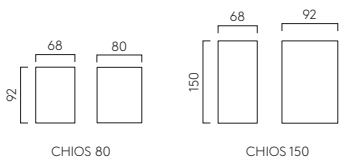

ALBA

BLOC

CHIOS 80 (1310005)

CHIOS 150 (1310004)

CHIOS

ZONES 2 3

				LAMP	WATT	IP	CLASS					
80		1310002		1310005		1310007	GU10 LED▼	6W max	44	⊕	✓	✓
		1310004		1310006		1310008	GU10 LED▼	2 x 6W max	44	⊕	✓	✓