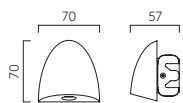

ORPHEUS

▼ DRIVER EXCLUDED, SEE PAGE 683 / Driver exclu, voir page 683 / Driver esclusi a pagina 683 / Das treiber ist ausgeschlossen, sie auf Seite 683.