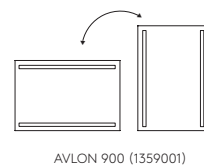

IMOLA 900

LED

Mi

AVLON

ZONES 2 3

	LAMP	WATT	INPUT	K	CRI	IP	CLASS	Ⓢ
900 Mi 1359001	Integral LED	22W	Mains 230V	3000	80	44		✓
1200 Mi 1359002	Integral LED	13.7W	Mains 230V	3000	80	44		✓

LED

MASCALI