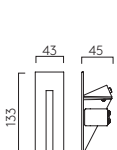

90 WALL BOX
6013002 (1818)

H:165mm W:52mm D:100mm

H:108mm W:87mm D:100mm

BORGEO

ZONES 1 2 3

						LAMP	WATT	INPUT	K	CRI	Lm	IP	CLASS				
43	PSS	1212015	TW	1212017	BSS	1212016	Integral LED	1W	350mA CC▼	3000	80	15	65		✓	✓	✓
	PSS	1212029	TW	1212031	BSS	1212030	Integral LED	1W	350mA CC▼	2700	80	12	65		✓	✓	✓
54	PSS	1212020	TW	1212019	BSS	1212018	Integral LED	1W	350mA CC▼	3000	80	30	65		✓	✓	✓
	PSS	1212034	TW	1212033	BSS	1212032	Integral LED	1W	350mA CC▼	2700	80	30	65		✓	✓	✓
55	PSS	1212010				Integral LED	2W	700mA▼	3000	80	48	65		✓	✓	✓	
90	PSS	1212009				Integral LED	2W	700mA▼	3000	80	124	65		✓	✓	✓	