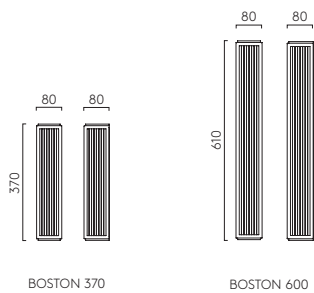

LED

BOSTON 370 (1370002)

BOSTON 600 (1370005)

NEW

BOSTON

ZONES 2 3

				LAMP	WATT	INPUT	K	CRI	Lm	IP	CLASS		
370		1370002		1370004	Integral LED	13.9W	Mains 230V	3000	80	465	44		✓ ✓
600		1370003		1370005	Integral LED	21.9W	Mains 230V	3000	80	811	44		✓ ✓