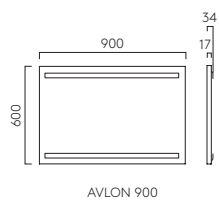

Mi

AVLON

ZONES 2 3

	LAMP	WATT	INPUT	K	CRI	IP	CLASS	Ⓢ
900 Mi 1359001	Integral LED	22W	Mains 230V	3000	80	44		✓
1200 Mi 1359002	Integral LED	13.7W	Mains 230V	3000	80	44		✓