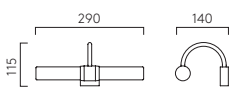

DAYTON

▼ LAMP EXCLUDED, SEE PAGE 685 / La lampe exclu, voir page 685 / La lampadina esclusi a pagina 685 / Das Leuchtmittel ist ausgeschlossen, sie auf Seite 685.