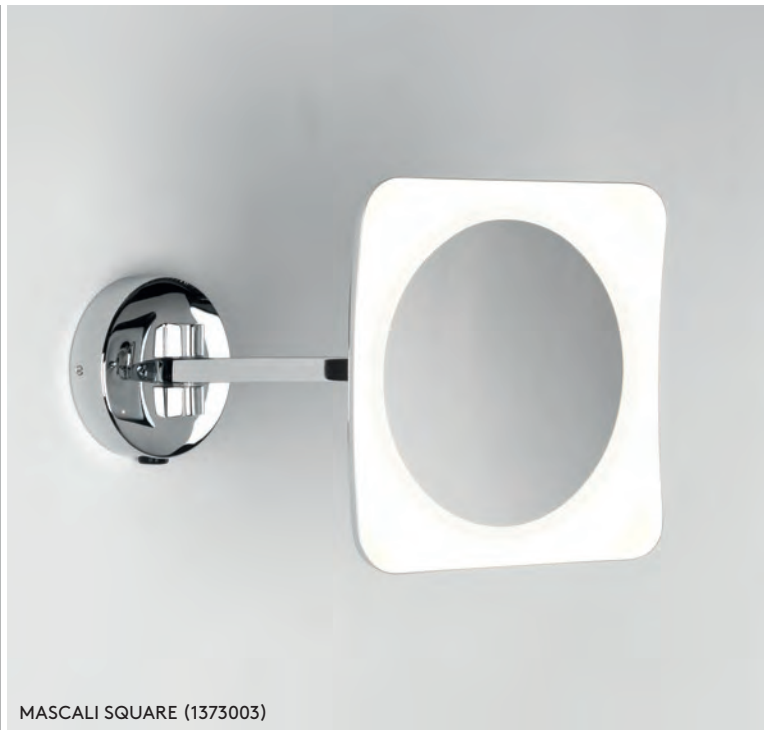

IMOLA 900

LED

Mi

AVLON

ZONES 2 3

	LAMP	WATT	INPUT	K	CRI	IP	CLASS	Ⓢ
900 Mi 1359001	Integral LED	22W	Mains 230V	3000	80	44		✓
1200 Mi 1359002	Integral LED	13.7W	Mains 230V	3000	80	44		✓

LED

MASCALI