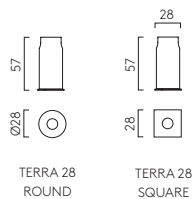

LED

TERRA 28 ROUND (1201003)

TERRA 28 SQUARE (1201004)

BSS

TERRA 28

ZONES 1 2 3

		LAMP	WATT	INPUT	K	CRI	Lm	IP	CLASS		
ROUND	1201003	Integral LED	1W	350mA▼	3000	80	40	65		Ø25	✓
SQUARE	1201004	Integral LED	1W	350mA▼	3000	80	40	65		Ø25	✓