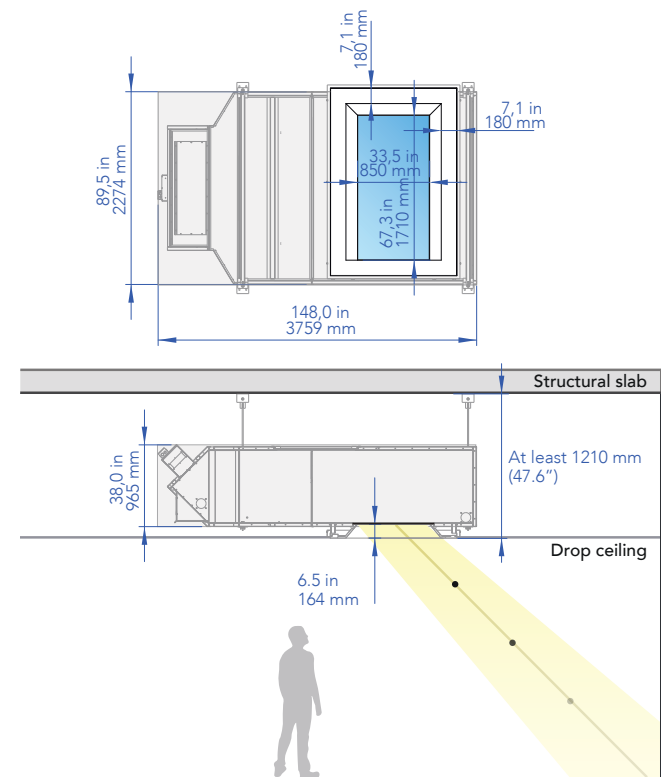

CoeLux® 45HC

TECHNICAL INFORMATIONS:

SKYLIGHT SIZE <i>Dimensione dello skylight</i>	1710 x 850 mm | 67.3 x 33.5"
WEIGHT* <i>Peso</i>	300 kg | 660 lb
NECESSARY SPACE FOR INSTALLATION* <i>Dimensioni minime necessarie</i>	3759 x 2491 x 1210 mm | 148 x 98.1 x 47.6"

*dimensions may differ slightly depending on the versions
*le dimensioni possono differire leggermente a seconda delle varianti

VERSIONS AVAILABLE <i>Varianti disponibili</i>	45° Sun	55-100% 45° Sun Plus	55-100% 45° Sun Plus & Moon
POWER INPUT <i>Power input</i>	100-240 V~ 50/60 Hz	100-240 V~ 50/60 Hz	100-240 V~ 50/60 Hz
POWER CONSUMPTION <i>Consumo energetico</i>	300 W (Max) - 270 W (Typical)	300 W (Max) - 270 W (Typical)	300 W (Max) - 270 W (Typical)
TOTAL LIGHT OUTPUT <i>Emissione luminosa</i>	4100 lm	4700 lm	4700 lm - ~10 lm in a Moon state
FRAME <i>Cornice</i>	Recessed flushed	Recessed flushed	Recessed flushed
ORDER CODE | CERTIFICATION <i>Codice di ordinazione | Certificazione</i>	.45HC_WD_CE | CE, CB, KC .45HC_WD_UL | UL, FCC	.45HC_WD_S_CE | CE, CB, PSE .45HC_WD_S_UL | UL, FCC	.45HC_WD_S_M_CE | CE, CB, PSE .45HC_WD_S_M_UL | UL, FCC
FRAME <i>Cornice</i>	Ceiling mounted	Ceiling mounted	Ceiling mounted
ORDER CODE | CERTIFICATION <i>Codice di ordinazione | Certificazione</i>	.45HC_PU_CE | CE, CB, KC .45HC_PU_UL | UL, FCC	.45HC_PU_S_CE | CE, CB, PSE .45HC_PU_S_UL | UL, FCC	.45HC_PU_S_M_CE | CE, CB, PSE .45HC_PU_S_M_UL | UL, FCC

Inspection hatch: required close to the projector.
Botola di ispezione: necessaria vicino al proiettore.

Typical horizontal illuminance
* Distance from CoeLux system (Sky)

Sun	Sun Plus
• At 1 m (3.28')* 2000 Lux	• At 1 m (3.28')* 2300 Lux
• At 2 m (6.56')* 1300 Lux	• At 2 m (6.56')* 1500 Lux
• At 3 m (9.84')* 900 Lux	• At 3 m (9.84')* 1000 Lux

FRAME TYPES: