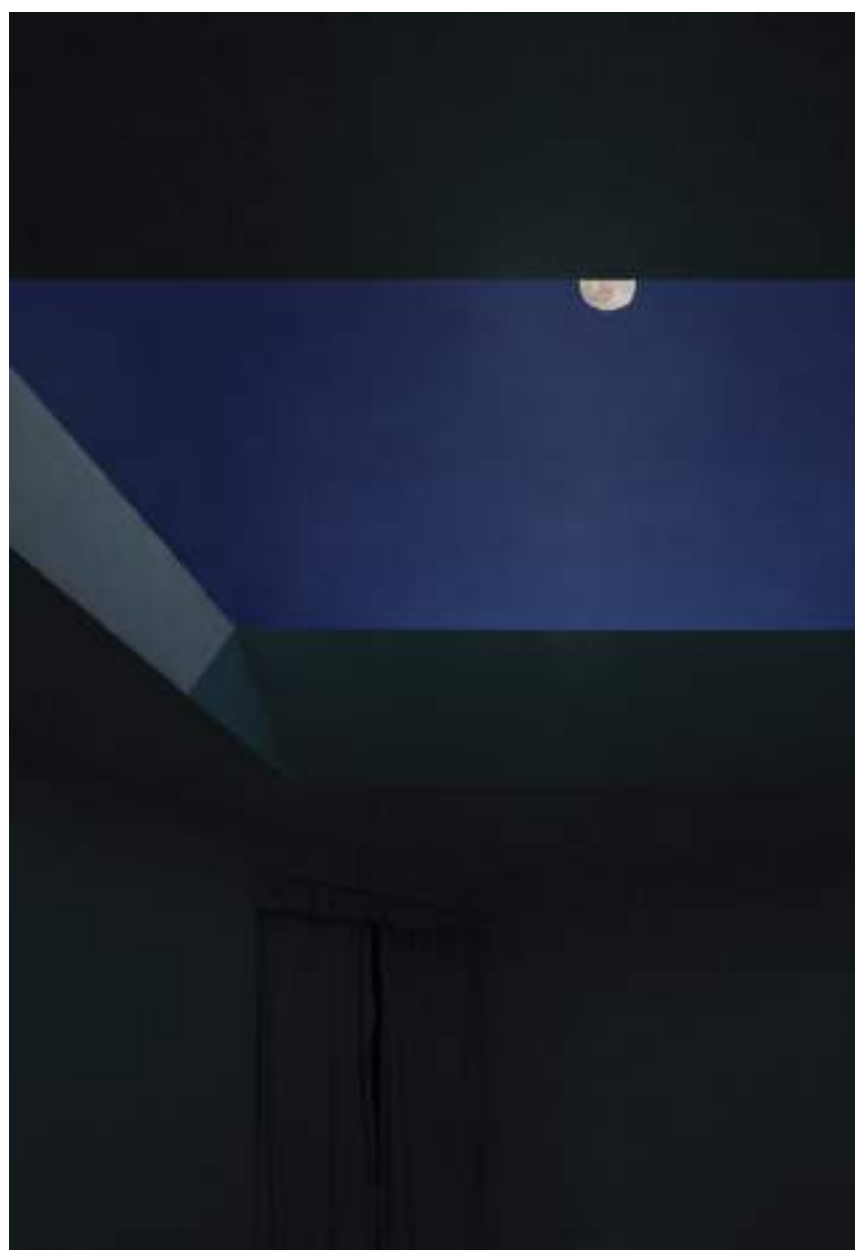

**FRAME TYPES:**

Observe

The Coelux 45 HC system is also available in the Sun & Moon version: a spectacular night-time scenario that reconnects us with the first celestial object we can see clearly with the naked eye: the moon.