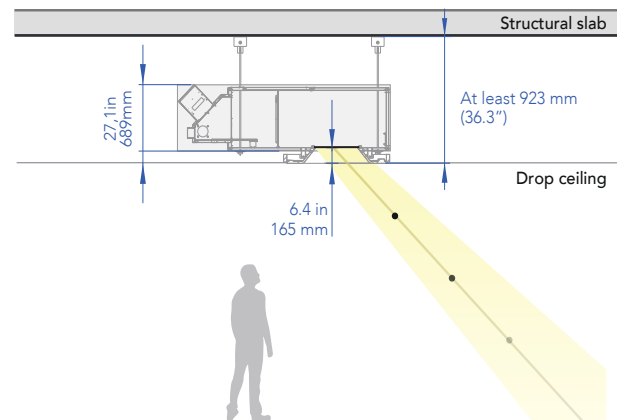

Typical horizontal illuminance
* Distance from CoeLux system (Sky)

Sun	Sun Plus
• At 1 m (3.28")* 4600 Lux	• At 1 m (3.28")* 5000 Lux
• At 2 m (6.56")* 2600 Lux	• At 2 m (6.56")* 2900 Lux
• At 3 m (9.84")* 1600 Lux	• At 3 m (9.84")* 1800 Lux

FRAME TYPES: