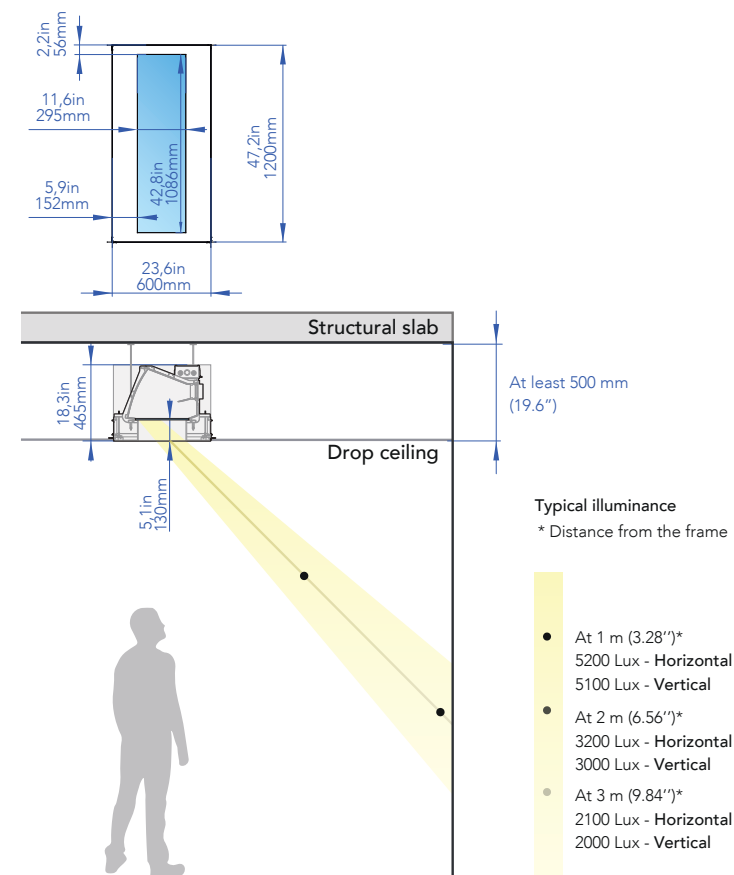

Coelux® LS Matte

TECHNICAL INFORMATIONS:

SKYLIGHT SIZE <i>Dimensione dello skylight</i>	1086 x 295 mm | 42.8 x 11.6"
WEIGHT <i>Peso</i>	30 kg | 66 lb
NECESSARY SPACE FOR INSTALLATION* <i>Dimensioni minime necessarie</i>	1200 x 600 x 465 mm | 47.2 x 23.6 x 18.3"

*dimensions may differ slightly depending on the versions

*le dimensioni possono differire leggermente a seconda delle varianti

VERSIONS AVAILABLE <i>Varianti disponibili</i>	45° 0.1-100%	45° 0.1-100%
	Drivers Included	Drivers not included
POWER INPUT <i>Power input</i>	100-240 V~ 50/60 Hz	4 channels, 450 mA each channel, 42 Vdc
POWER CONSUMPTION <i>Consumo energetico</i>	100 W (Max) - 90 W (Typical)	80 W (Max) - 80 W (Typical)
TOTAL LIGHT OUTPUT <i>Emissione luminosa</i>	3300 lm	3300 lm
FRAME <i>Cornice</i>	White matte finishing Finitura Matte bianca	White matte finishing Finitura Matte bianca
ORDER CODE | CERTIFICATION <i>Codice di ordinazione | Certificazione</i>	LS_MATTE_CE | CE, CB, PSE LS_MATTE_UL | UL, FCC LS_MATTE_PSE | CE, CB, PSE LS_MATTE_BIS | BIS	LS_ND_MATTE_CE | CE, CB, PSE LS_ND_MATTE_CCC | CCC, CE LS_ND_MATTE_KC | KC