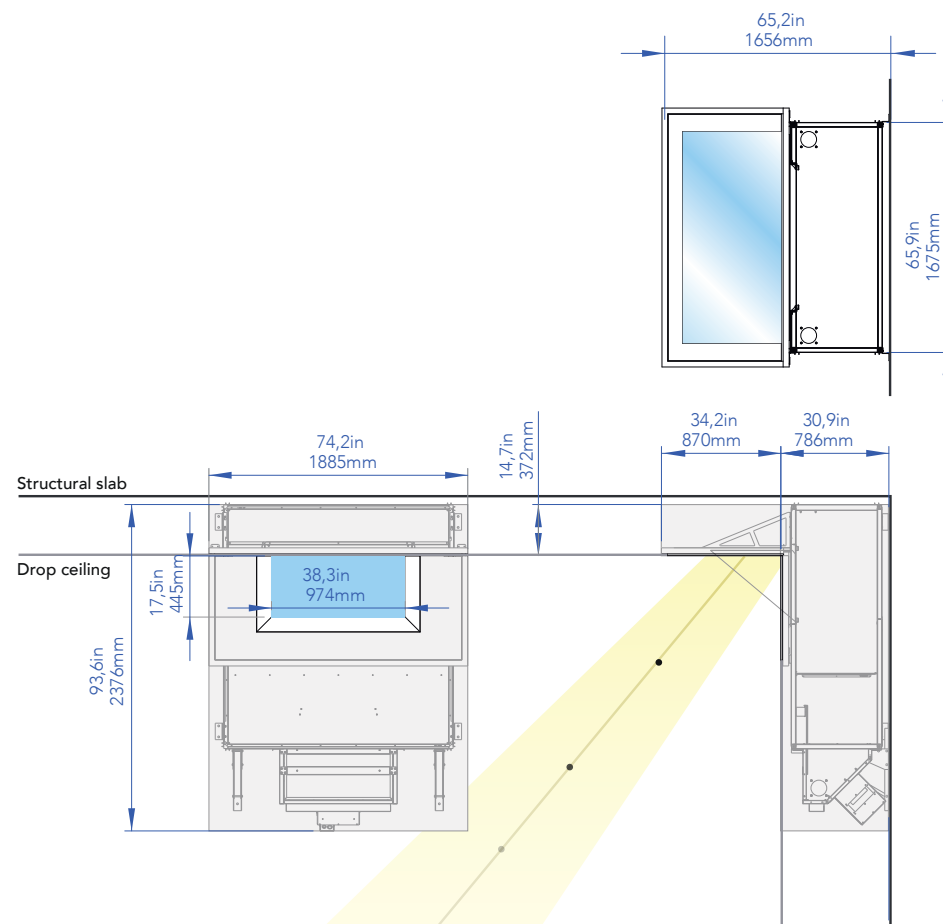

CoeLux® 45 Square

TECHNICAL INFORMATION:

SKYLIGHT SIZE <i>Dimensione dello skylight</i>	974 x 445 mm | 38.3 x 17.5"
WEIGHT* <i>Peso</i>	300 kg | 660 lb
NECESSARY SPACE FOR INSTALLATION* <i>Dimensioni minime necessarie</i>	1885 x 1656 x 2376 mm | 74.2 x 65.2 x 93.6"

*dimensions may differ slightly depending on the versions

*le dimensioni possono differire leggermente a seconda delle varianti

VERSIONS AVAILABLE <i>Varianti disponibili</i>	45°	
	Sun	Sun Plus
POWER INPUT <i>Power input</i>	100-240 V~ 50/60 Hz	100-240 V~ 50/60 Hz
POWER CONSUMPTION <i>Consumo energetico</i>	300 W (Max) - 270 W (Typical)	300 W (Max) - 270 W (Typical)
TOTAL LIGHT OUTPUT <i>Emissione luminosa</i>	4000 lm	4500 lm
ORDER CODE | CERTIFICATION <i>Codice di ordinazione | Certificazione</i>	.45_SQ_CE | CE, CB, KC .45_SQ_UL | UL, FCC	.45_SQ_S_CE | CE, CB, PSE .45_SQ_S_UL | UL, FCC

Inspection hatch: required
close to the projector.

Botola di ispezione: necessaria
vicino al proiettore.

Typical horizontal illuminance

* Distance from CoeLux system (Sky)

Sun	Sun Plus
• At 1 m (3.28")* 4000 Lux	• At 1 m (3.28")* 4300 Lux
• At 2 m (6.56")* 2200 Lux	• At 2 m (6.56")* 2400 Lux
• At 3 m (9.84")* 1400 Lux	• At 3 m (9.84")* 1600 Lux