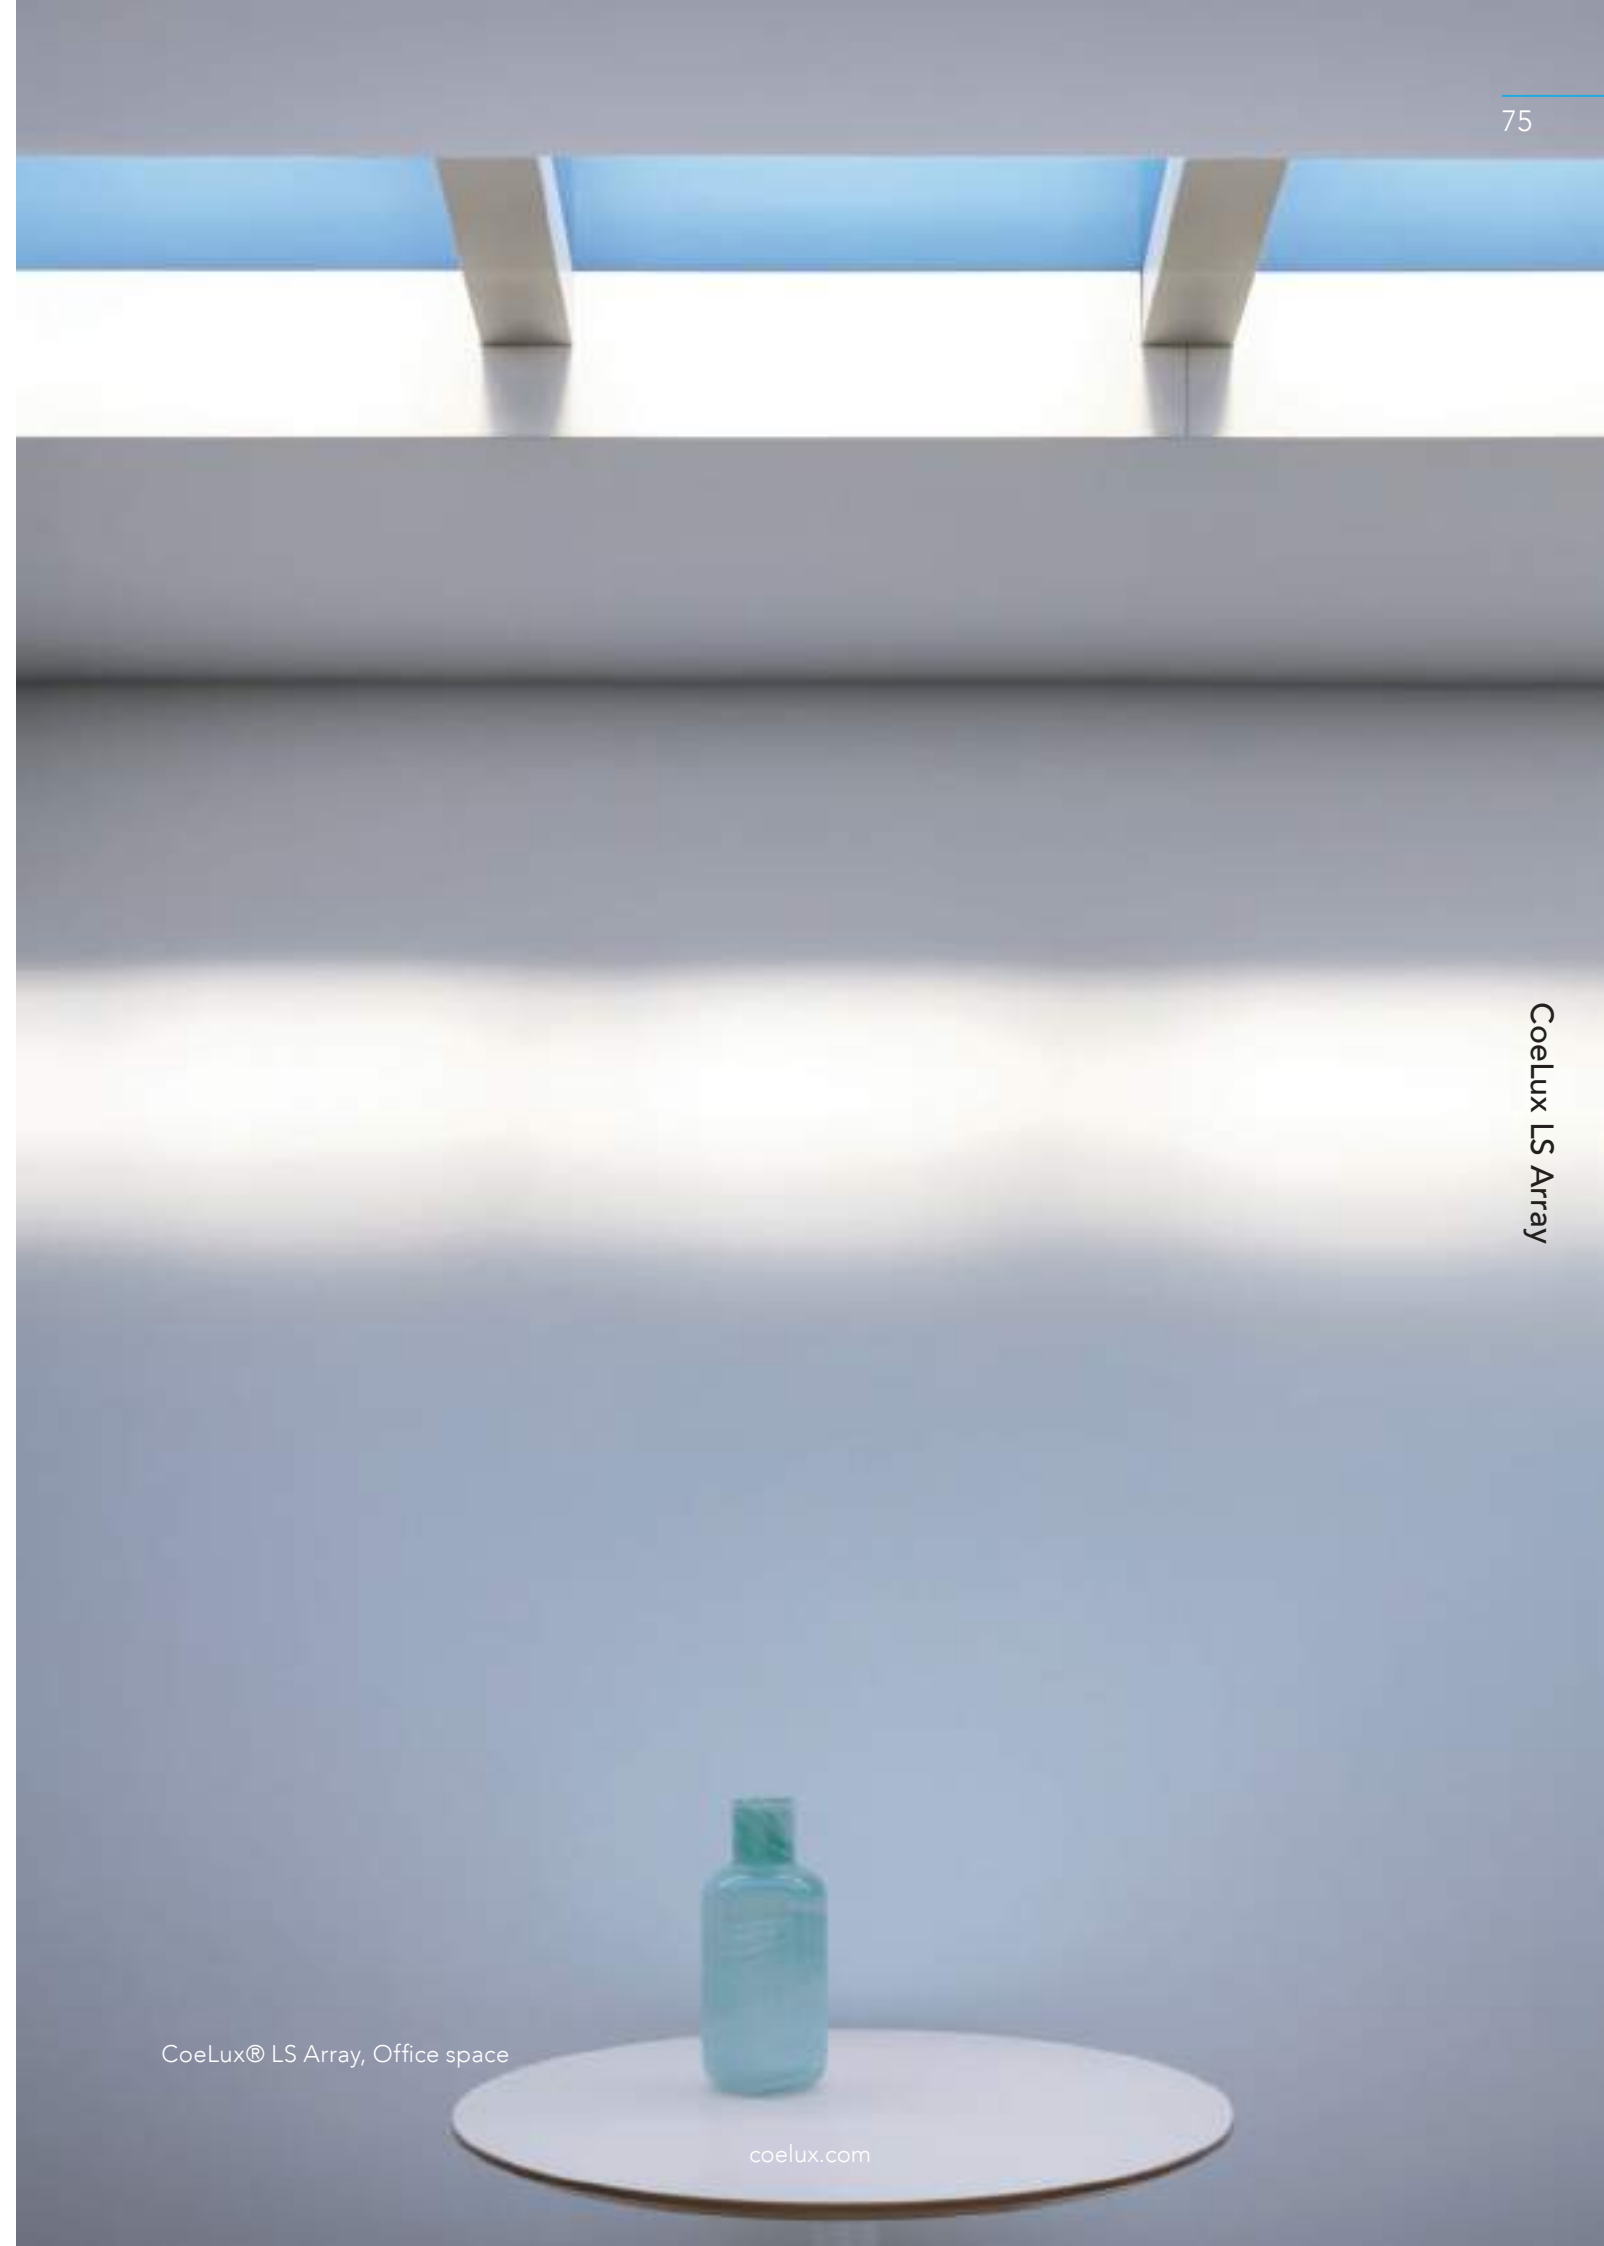

CoeLux® LS Array, Office space