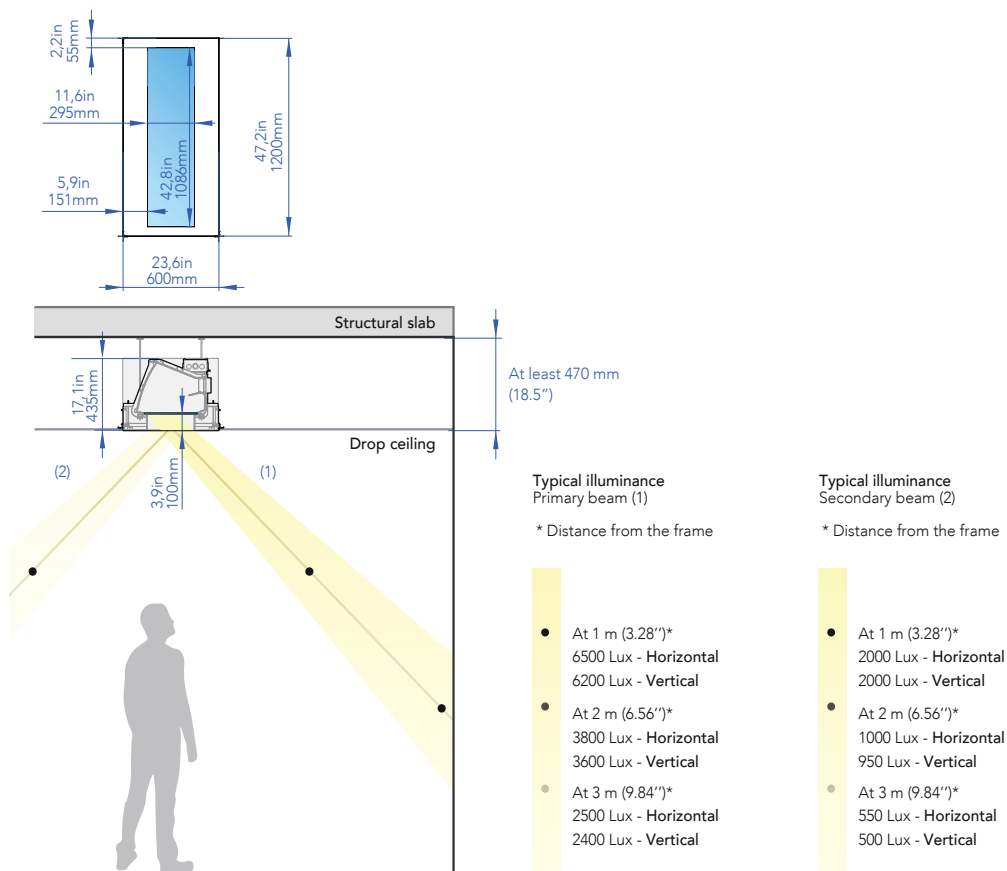

Coelux® LS Ice

TECHNICAL INFORMATION:

SKYLIGHT SIZE <i>Dimensione dello skylight</i>	1086 x 295 mm | 42.8 x 11.6"
WEIGHT <i>Peso</i>	30 kg | 66 lb
NECESSARY SPACE FOR INSTALLATION* <i>Dimensioni minime necessarie</i>	1200 x 600 x 435 mm | 47.2 x 23.6 x 17.1"

*dimensions may differ slightly depending on the versions

*le dimensioni possono differire leggermente a seconda delle varianti

VERSIONS AVAILABLE <i>Varianti disponibili</i>	45° 0.1-100%	45° 0.1-100%
	Drivers Included	Drivers not included
POWER INPUT <i>Power input</i>	100-240 V~ 50/60 Hz	4 channels, 450 mA each channel, 42 Vdc
POWER CONSUMPTION <i>Consumo energetico</i>	100 W (Max) - 90 W (Typical)	80 W (Max) - 80 W (Typical)
TOTAL LIGHT OUTPUT <i>Emissione luminosa</i>	4300 lm	4300 lm
FRAME <i>Cornice</i>	Silver anod Silver anod	Silver anod Silver anod
ORDER CODE | CERTIFICATION <i>Codice di ordinazione | Certificazione</i>	LS_ICE_CE | CE, CB, PSE LS_ICE_UL | UL, FCC LS_ICE_PSE | CE, CB, PSE LS_ICE_BIS | BIS	LS_ND_ICE_CE | CE, CB, PSE LS_ND_ICE_CCC | CCC, CE LS_ND_ICE_KC | KC