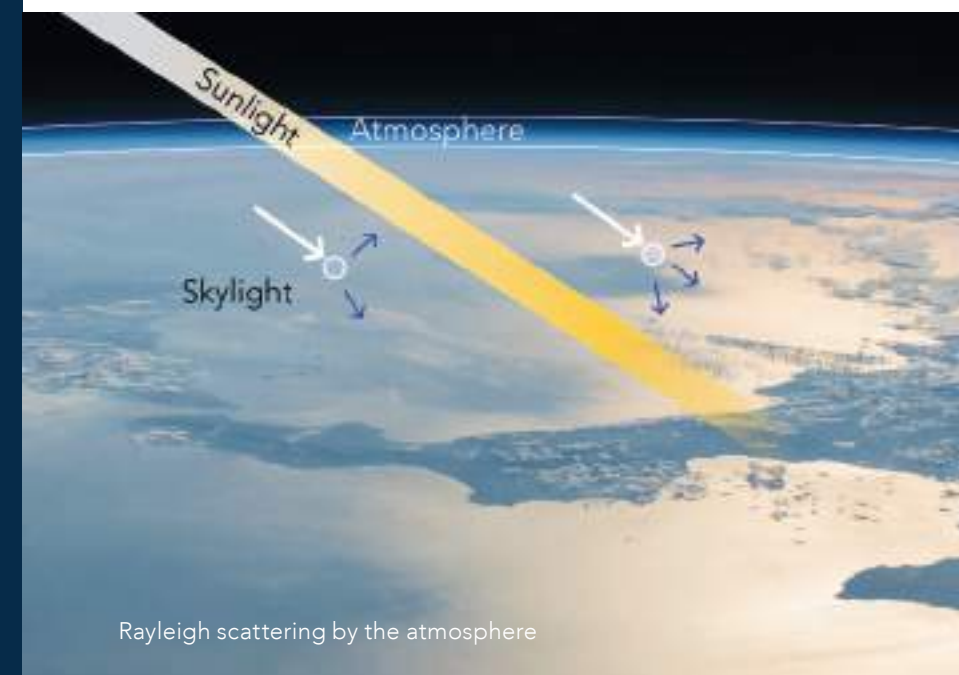

From day one, Coelux has been making significant investments to create a unique value that only Coelux can offer, with more than 150 IP rights between patents and patent applications filed worldwide, along the whole value chain of sun-sky simulating devices and related technologies.

3 core Technologies / Coelux® è la prima azienda a riprodurre fedelmente l'effetto del cielo e del sole in un unico dispositivo artificiale.

- *LED ad alta luminosità in grado di conferire la qualità spettrale, la luminanza e la direzionalità necessarie per produrre una simulazione efficace del sole.*
- *Basandosi sugli effetti psicologici e fisiologici della visione umana, Coelux® ricrea l'illusione ottica del cielo e del sole situati ad una distanza infinita dall'osservatore, attraverso un sofisticato sistema di ottiche.*
- *Un sottile materiale trasparente in cui sono disperse le nanoparticelle riproduce l'effetto dei raggi solari diffusi dall'atmosfera terrestre (Scattering di Rayleigh), facendo apparire il cielo dei sistemi Coelux luminoso e azzurro.*

Fin dal primo giorno, Coelux ha significativamente investito per creare e tutelare un valore unico detenendo ad oggi 150 diritti di proprietà intellettuale tra Brevetti e Domande di Brevetto, depositate in tutto il mondo lungo l'intera catena del valore dei dispositivi di simulazione solare e delle relative tecnologie.

Rayleigh scattering by the atmosphere