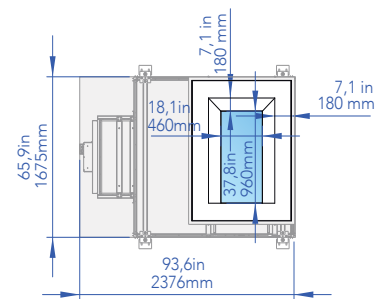

*dimensions may differ slightly depending on the versions
*le dimensioni possono differire leggermente a seconda delle varianti

VERSIONS AVAILABLE <i>Varianti disponibili</i>	45° Sun	55-100% 45° Sun Plus	55-100% 45° Sun Plus & Moon
POWER INPUT <i>Power input</i>	100-240 V~ 50/60 Hz	100-240 V~ 50/60 Hz	100-240 V~ 50/60 Hz
POWER CONSUMPTION <i>Consumo energetico</i>	300 W (Max) - 270 W (Typical)	300 W (Max) - 270 W (Typical)	300 W (Max) - 270 W (Typical)
TOTAL LIGHT OUTPUT <i>Emissione luminosa</i>	4200 lm	4800 lm	4800 lm - ~10 lm in a Moon state
FRAME <i>Cornice</i> ORDER CODE | CERTIFICATION <i>Codice di ordinazione | Certificazione</i>	Recessed flushed .45LC_WD_CE | CE, CB, KC .45LC_WD_UL | UL, FCC	Recessed flushed .45LC_WD_S_CE | CE, CB, PSE .45LC_WD_S_UL | UL, FCC	Recessed flushed .45LC_WD_S_M_CE | CE, CB, PSE .45LC_WD_S_M_UL | UL, FCC
FRAME <i>Cornice</i> ORDER CODE | CERTIFICATION <i>Codice di ordinazione | Certificazione</i>	Ceiling mounted .45LC_PU_CE | CE, CB, KC .45LC_PU_UL | UL, FCC	Ceiling mounted .45LC_PU_S_CE | CE, CB, PSE .45LC_PU_S_UL | UL, FCC	Ceiling mounted .45LC_PU_S_M_CE | CE, CB, PSE .45LC_PU_S_M_UL | UL, FCC
FRAME <i>Cornice</i> ORDER CODE | CERTIFICATION <i>Codice di ordinazione | Certificazione</i>	9cm .45LC_9CM_CE | CE, CB, KC .45LC_9CM_UL | UL, FCC	9cm .45LC_9CM_S_CE | CE, CB, PSE .45LC_9CM_S_UL | UL, FCC	9cm .45LC_9CM_S_M_CE | CE, CB, PSE .45LC_9CM_S_M_UL | UL, FCC

Inspection hatch: required close to the projector.

Botola di ispezione: necessaria vicino al proiettore.