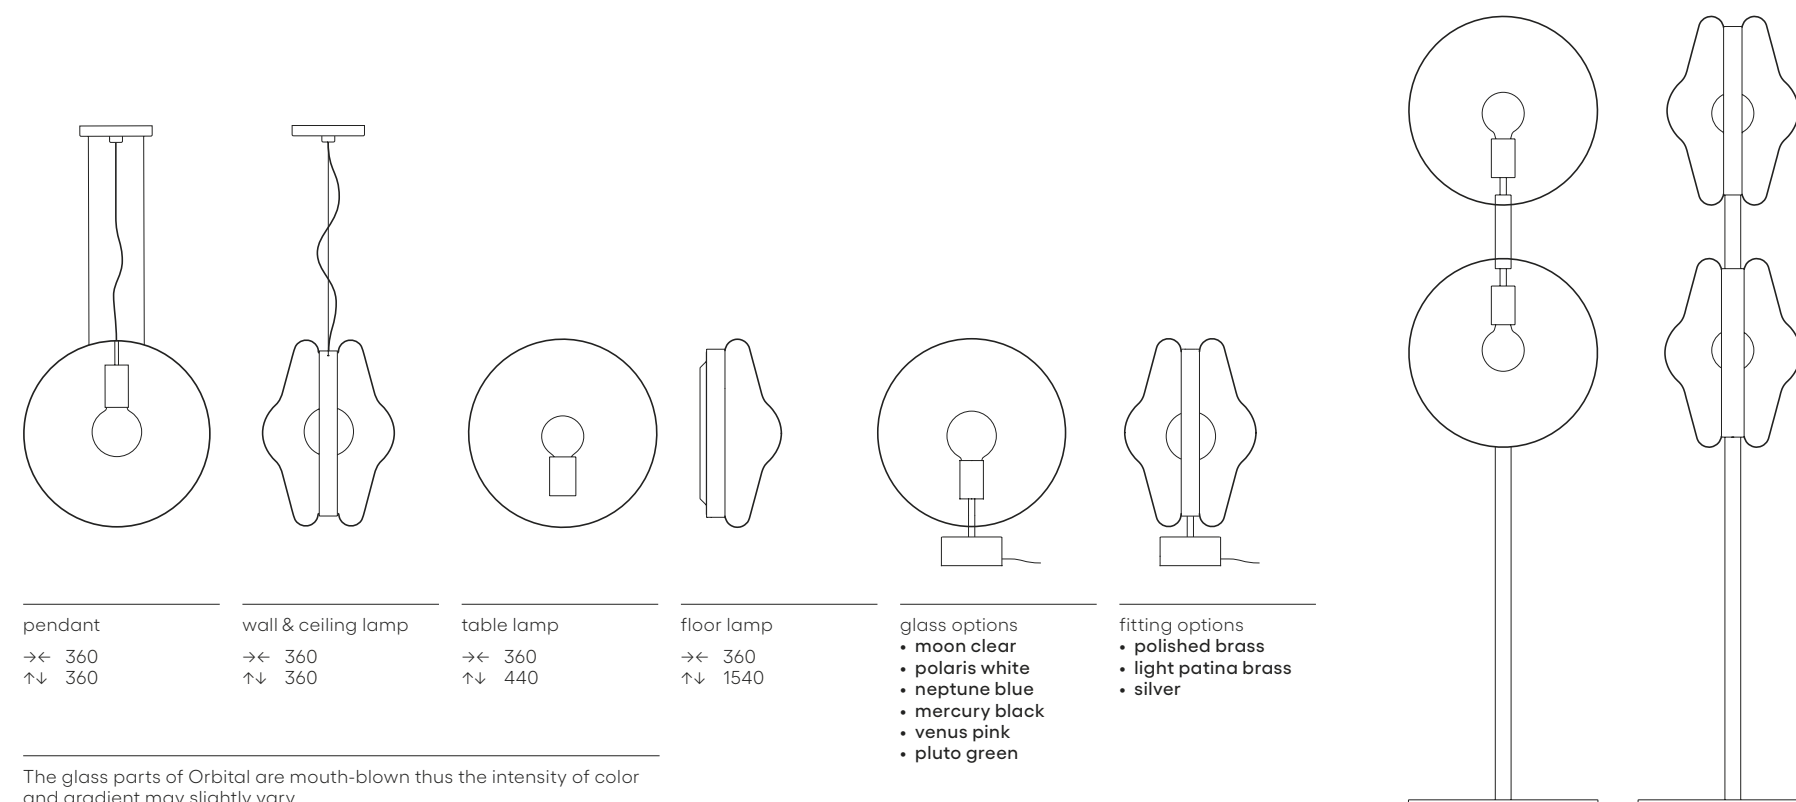

orbital

orbital

Crossing galactic paths.

Orbital paths of multicolored celestial bodies with hypnotically glowing cores. This ingenious design of mouth-blown glass lenses, held together by a metal mounting, creates a fascinating visual experience from different angles.

Design by Studio deFORM

The glass parts of Orbital are mouth-blown thus the intensity of color and gradient may slightly vary.