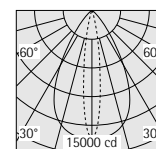

Spherolit lens, oval flood
57W 5580lm

White	Black	Silver
77700.000 Dim	77683.000 Dim	74085.000 Dim
77526.000 DALI	77600.000 DALI	74357.000 DALI

More light colours on the internet
Technical data and article numbers
for other light colours on
www.erco.com/stella