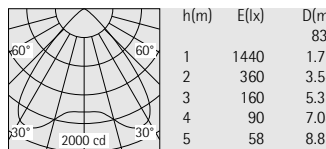

Spherolit lens, extra wide flood
36W 3780lm

White	Black	Silver
77731.000 Dim	77788.000 Dim	74073.000 Dim
77627.000 DALI	77639.000 DALI	74329.000 DALI