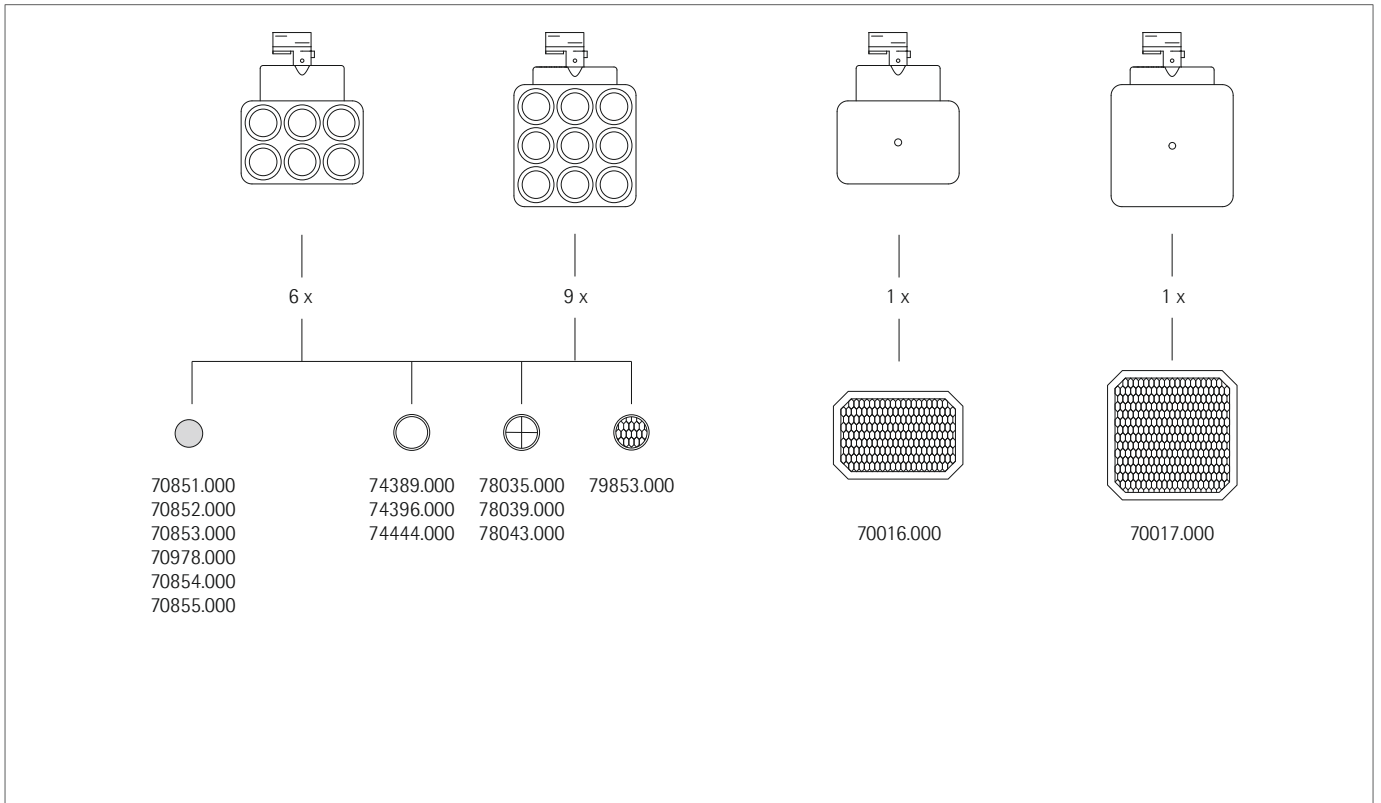

Stella

Stella Accessories

Suitable accessories for each article are indicated on the relevant product specification sheet. Product specification sheets are available at www.erco.com/<article number>

More light colours on the internet
Technical data and article numbers
for other light colours on
www.erco.com/stella