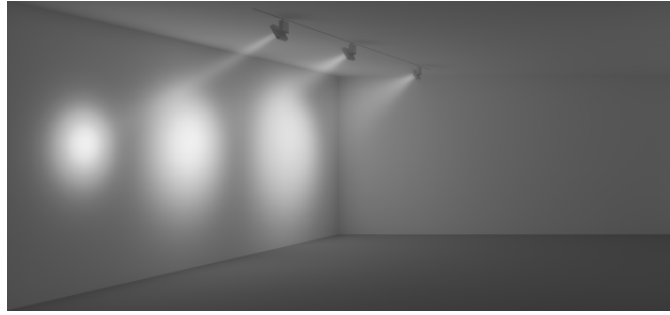

 Various construction sizes

 Pivotable through 90°

 Accessory for maximum visual comfort

 Phase dimmable

 DALI dimmable

Stella Spotlight

Dim – phase dimmable
 ERCO 3-circuit adapter for 3-circuit track. Potentiometer for brightness control 1%-100%. Dimming with external dimmers possible (trailing edge).