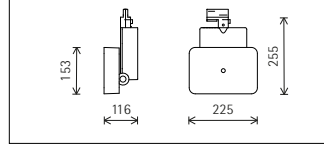

Weight 2.8kg
LMF E