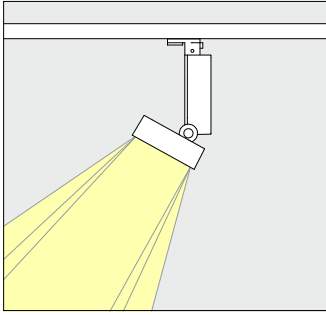

 Various construction sizes

 Pivotable through 90°

 Accessory for maximum visual comfort

 Phase dimmable

 DALI dimmable

Stella Spotlight

Dim – phase dimmable
 ERCO 3-circuit adapter for 3-circuit track. Potentiometer for brightness control 1%-100%. Dimming with external dimmers possible (trailing edge).