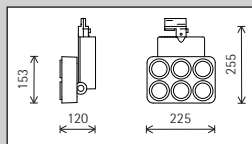

Stella for track

Construction size 225mm/153mm

LED performance class

36/4950lm	28W/3850lm **
57W/7380lm	39W/4970lm **

Light colour

	2700K CRI 92 *		3500K CRI 92 *
	3000K CRI 92		4000K CRI 82
	3000K CRI 95 *		4000K CRI 92 *

Light distribution

Spotlights	Floodlights
Narrow spot	Wide flood
Spot	Extra wide flood
Flood	Oval flood
Lens wallwashers	
Wallwash	

Control

	Phase dimmable
	DALI

Colour (housing)

	White		Silver
	Black		10,000 colours *