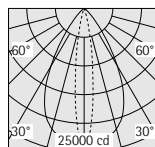

h(m)	E(lx)	D(m)
1	23683	1.15
2	5921	2.31
3	2631	3.46
4	1480	4.62
5	947	5.77

Luminaire	Φ	7489lm
Connected load		
Dim	87.0W	
DALI	88.0W	

Spherolit lens, oval flood

74W 9585lm

White
77673.000 Dim
77554.000 DALI

Black
77697.000 Dim
77614.000 DALI

Silver
74105.000 Dim
74342.000 DALI

More light colours on the internet
Technical data and article numbers
for other light colours on
www.erco.com/stella