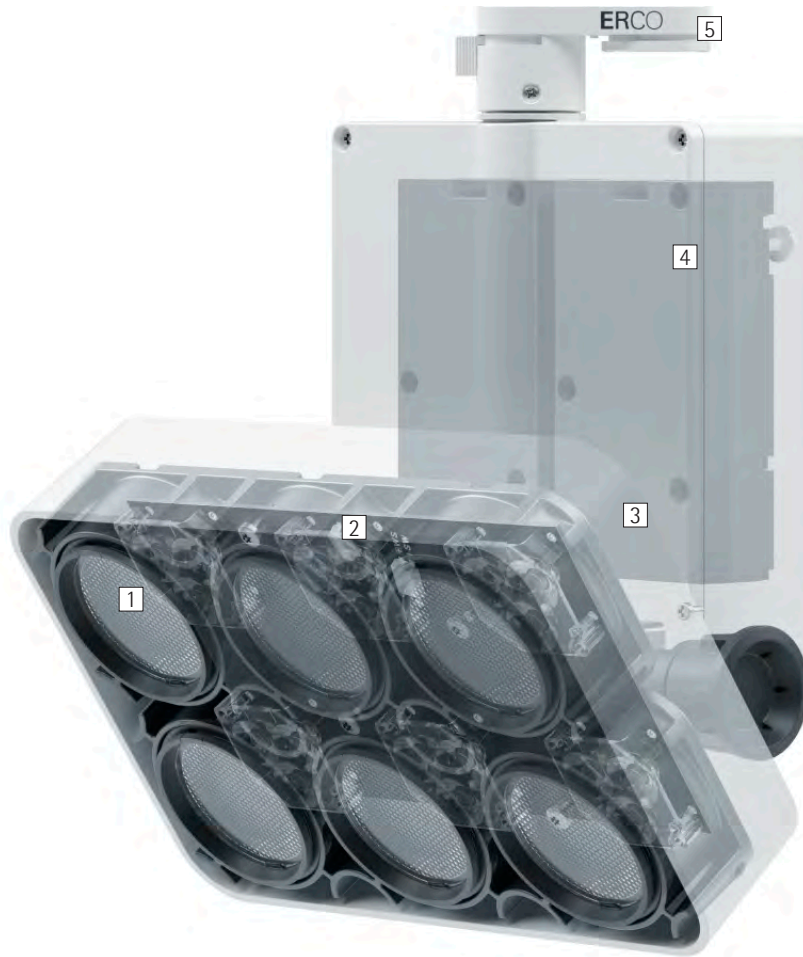

Structure and characteristics

The features described here are typical of products in this range. Special versions may offer additional or varying features. A comprehensive description of the features of individual products can be found on our website. The direct links for quick access always take the same form:

www.erco.com/<article number>

Detailed information on the features is provided in the Program from page 108

1 ERCO Spherolit lens

- Light distributions: narrow spot, spot, flood, wide flood, extra wide flood, oval flood or wallwash
- Oval flood 360° rotation

2 ERCO LED-module

- High-power LED: warm white (3000K) or neutral white (4000K)
- Collimating lens made of optical polymer

3 Housing and luminaire head

- White (RAL9002), black or silver
- Cast aluminium, powder-coated
- Luminaire head pivotable from 0° to 90°. Screw for setting the inclination angle
- Housing can be rotated through 360° on the adapter
- Internal wiring

4 Control gear

- Phase dimmable or DALI dimmable
- Phase dimmable version: dimming with external dimmers possible (trailing edge) and potentiometer for brightness control 1%-100% on the luminaire

5 ERCO 3-circuit adapter or ERCO DALI adapter

Variants on request

1. High-power LEDs: 3000K CRI 95 or 2700K, 3500K, 4000K with CRI 92
   - Housing: 10,000 further colours
2. Please contact your ERCO consultant.

Special characteristics

Large lumen packages for very high illuminances

Oval flood, freely rotatable

ERCO high-power LEDs

Efficient Spherolit technology

Different light distributions

Different light colours

Excellent thermal management

EMC-optimised

Various housing colours

Various construction sizes

Pivotable through 90°

Accessory for maximum visual comfort

Phase dimmable

DALI dimmable