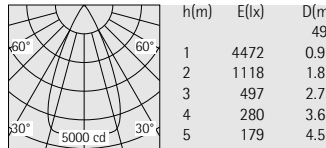

Spherolit lens, wide flood
36W 3780lm

White	Black	Silver
77729.000 Dim	77786.000 Dim	74075.000 Dim
77625.000 DALI	77637.000 DALI	74332.000 DALI