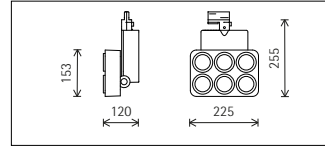

Weight 3.1kg
LMF E