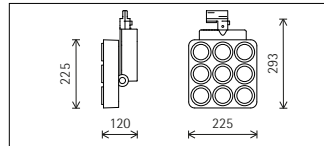

Weight 4kg
LMF E