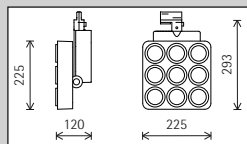

225mm/225mm

74W/9585lm	76W/9840lm **

	2700K CRI 92 *		3500K CRI 92 *
	3000K CRI 92		4000K CRI 82
	3000K CRI 95 *		4000K CRI 92 *

Spotlights	Floodlights
Narrow spot	Wide flood
Spot	Extra wide flood
Flood	Oval flood
Lens wallwashers	
Wallwash	

Accessories

	Lenses		Honeycomb anti-glare screen
	Snoots		Honeycomb anti-glare screen **
	Cross-baffle		

* available on request

** Performance data for narrow spot light distribution

Article numbers and planning data:
www.erco.com/016766

Design and application:
www.erco.com/stella