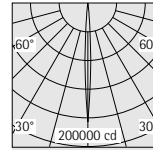

Spherolit lens, narrow spot
39W 3780lm

White	Black	Silver
77899.000 Dim	77905.000 Dim	74312.000 Dim
77891.000 DALI	77893.000 DALI	74322.000 DALI

h(m)	E(lx)	D(m)	Luminaire	Φ	2972lm
1	165845	0.10			
2	41461	0.21			
3	18427	0.31			
4	10365	0.42			
5	6634	0.52