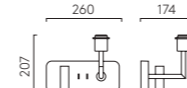

SIDE BY SIDE GRANDE USB P.43

Interior	Switched	Horizontal/vertical wall mount	● Br 1406012
12W Max LED E27/ES excl.	IP20	Tilt adjustable angle 90°	● MB 1406013
+ integral 3.6W LED	CE Class I	Rotation adjustable angle 330°	● MN 1406014
134LM 2700K 90CRI	No driver required	Secondary lamp beam angle 17°	
Max lamp length 118mm	Zinc	Shade sold separately	
Not dimmable	1.87kg		

H: 160 Ø: 250