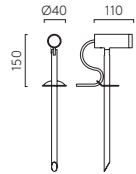

CONE 105 SHADE / Mild Steel MB 5018052 MN 5018053 MG 5018054

MYOS P.103

Exterior	CE Class III	Tilt adjustable angle 180°	● TB 1426002
Integral 8W LED	Driver: constant current 700mA excl.	Main light beam angle 26.1°	
312LM 3000K 90CRI	Aluminium	LED lifetime 60500 hrs	● TB 6034001
Dimmable: driver dependent	1.0kg	Efficacy 27 lm/W	
Unswitched	Ground/Floor installation	Wire length 2700mm	
IP65	3-step Macadam ellipse