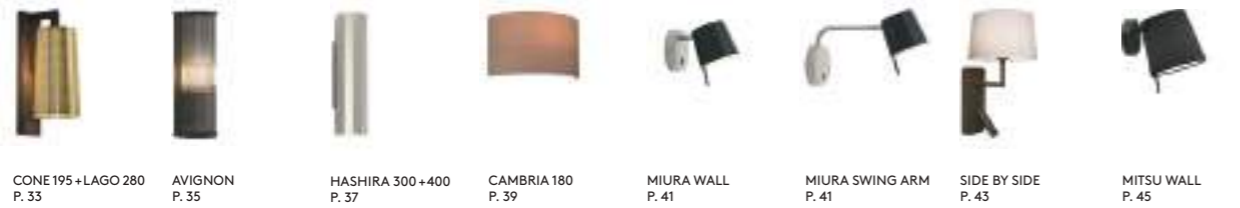

INTERIOR

CONE 195+LAGO 280 P. 33   AVIGNON P. 35   HASHIRA 300+400 P. 37   CAMBRIA 180 P. 39   MIURA WALL P. 41   MIURA SWING ARM P. 41   SIDE BY SIDE P. 43   MITSU WALL P. 45