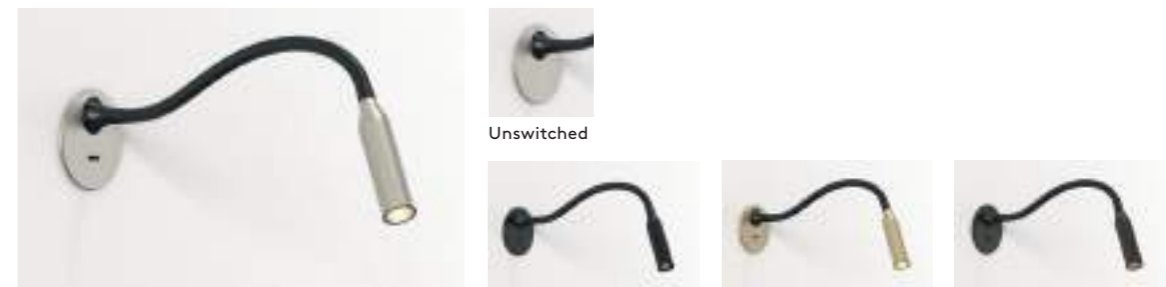

Technical data p. 111

Enna collection

Lucca

Surface

Recessed

Integral 3.6W LED
 2700K 124Lm 90CRI
 IP20 Class I
 Mains 230V

The Lucca Surface and Recessed unswitched variants are available by special order. A minimum order quantity of 100pcs applies.