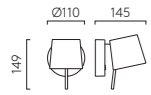

MIURA WALL P.41

Interior	No driver required	Lifetime 42300 hrs	● MB 1444001
Integral 7.5W LED	Zinc	Supply frequency 50/60Hz	● MN 1444002
367LM 2700K 80CRI	0.74kg	Supply voltage 220-240V	● MG 1444003
Not Dimmable	Vertical wall mount	Driver lifetime 30000 hrs	
Switched	3-step Macadam ellipse	Efficacy 49 lm/W	
IP20	Tilt adjustable angle 90°	Shade sold separately	
CE Class I	Rotation adjustable angle 330°		

H: 93 Ø: 105