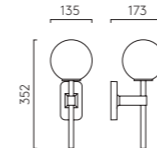

TAPERED ROUND 250 SHADE / Polycotton BF 5035004 MF 5035023 PF 5035005 WF 5035003

TACOMA SINGLE P.17

Bathroom	Unswitched	Zinc	○ PCh 1429001
3W Max LED G9 excl.	IP44	0.95kg	● MB 1429004
Max lamp length 60mm	CE Class I	Vertical wall mount	● AB 1429007
Dimmable	No driver required