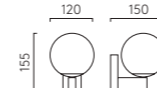

SAGARA P.27

Bathroom	Unswitched	Zinc	● MB 1168003
3W Max LED G9 excl.	IP44	0.9kg	
Max lamp length 55mm	CE Class II	Vertical wall mount	
Dimmable	No driver required