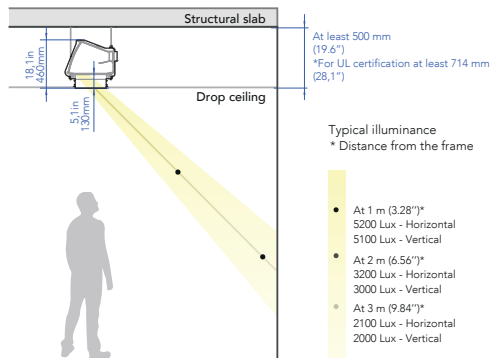

SKYLIGHT SIZE Dimensione dello skylight	498 x 295 mm (x2) | 19.6 x 11.6" (x2)
WEIGHT Peso	24 kg | 55 lb
NECESSARY SPACE FOR INSTALLATION* Dimensioni minime necessarie	1159 x 500 x 460 mm | 45.6 x 19.7 x 18.1"

*dimensions may differ slightly depending on the versions

*le dimensioni possono differire leggermente a seconda delle varianti

	45° 0.1-100%	45° 0.1-100%
VERSIONS AVAILABLE Varianti disponibili	Drivers included	Drivers not included
POWER INPUT Power input	100-240 V - 50/60 Hz	4 channels, 450 mA each channel, 42 Vdc
POWER CONSUMPTION Consumo energetico	100 W (Max) - 90 W (Typical)	80 W (Max) - 80 W (Typical)
TOTAL LIGHT OUTPUT Emissione luminosa	3000 lm	3000 lm
MODULES Modulo	Head	Head
ORDER CODE | CERTIFICATION	LS_ARRAY_HEAD_UL | UL, FCC * LS_ARRAY_HEAD_BIS | BIS	LS_ND_ARRAY_HEAD_CE | CE, CB, PSE LS_ND_ARRAY_HEAD_CCC | CCC, CE LS_ND_ARRAY_HEAD_KC | KC
Codice di ordinazione | Certificazione		
MODULES Modulo	Middle	Middle
ORDER CODE | CERTIFICATION	LS_ARRAY_MIDDLE_UL | UL, FCC * LS_ARRAY_MIDDLE_BIS | BIS	LS_ND_ARRAY_MIDDLE_CE | CE, CB, PSE LS_ND_ARRAY_MIDDLE_CCC | CCC, CE LS_ND_ARRAY_MIDDLE_KC | KC
Codice di ordinazione | Certificazione		
MODULES Modulo	Single	Single
ORDER CODE | CERTIFICATION	LS_ARRAY_SINGLE_UL | UL, FCC * LS_ARRAY_SINGLE_BIS | BIS	LS_ND_ARRAY_SINGLE_CE | CE, CB, PSE LS_ND_ARRAY_SINGLE_CCC | CCC, CE LS_ND_ARRAY_SINGLE_KC | KC
Codice di ordinazione | Certificazione		

CoeLux® LS Array, Office space