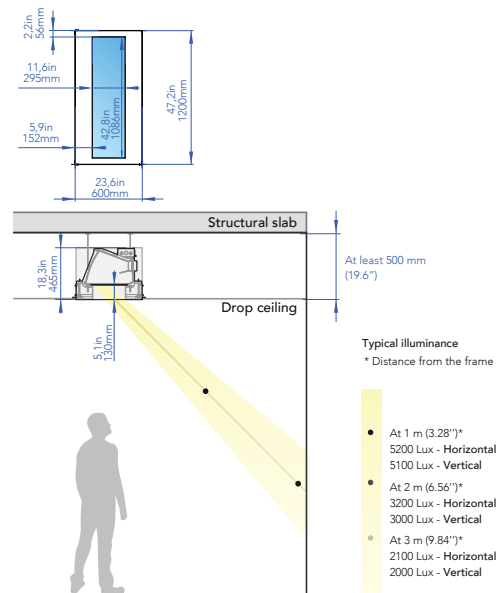

CoeLux® LS Matte

TECHNICAL INFORMATION:

SKYLIGHT SIZE Dimensione dello skylight	1086 x 295 mm | 42.8 x 11.6"
WEIGHT Peso	30 kg | 66 lb
NECESSARY SPACE FOR INSTALLATION* Dimensioni minime necessarie	1200 x 600 x 465 mm | 47.2 x 23.6 x 18.3"

*dimensions may differ slightly depending on the versions

VERSIONS AVAILABLE	Varianti disponibili	
	Drivers Included	Drivers not included
POWER INPUT Power input	100-240 V - 50/60 Hz	4 channels, 450 mA each channel, 42 Vdc
POWER CONSUMPTION Consumo energetico	100 W (Max) - 90 W (Typical)	80 W (Max) - 80 W (Typical)
TOTAL LIGHT OUTPUT Emissione luminosa	3300 lm	3300 lm
FRAME Cornice	White matte finishing Finitura Matte bianca	White matte finishing Finitura Matte bianca
ORDER CODE | CERTIFICATION Codice di ordinazione | Certificazione	LS_MATTE_CE | CE, CB, PSE LS_MATTE_UL | UL, FCC LS_MATTE_PSE | CE, CB, PSE LS_MATTE_BIS | BIS	LS_ND_MATTE_CE | CE, CB, PSE LS_ND_MATTE_CCC | CCC, CE LS_ND_MATTE_KC | KC