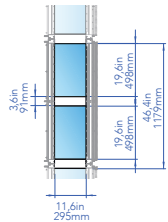

SKYLIGHT SIZE Dimensione dello skylight	498 x 295 mm (x2) | 19.6 x 11.6" (x2)
WEIGHT Peso	24 kg | 55 lb
NECESSARY SPACE FOR INSTALLATION* Dimensioni minime necessarie	1159 x 500 x 460 mm | 45.6 x 19.7 x 18.1"

*dimensions may differ slightly depending on the versions

*le dimensioni possono differire leggermente a seconda delle varianti

	45° 0.1-100%	45° 0.1-100%
VERSIONS AVAILABLE Varianti disponibili	Drivers included	Drivers not included
POWER INPUT Power input	100-240 V - 50/60 Hz	4 channels, 450 mA each channel, 42 Vdc
POWER CONSUMPTION Consumo energetico	100 W (Max) - 90 W (Typical)	80 W (Max) - 80 W (Typical)
TOTAL LIGHT OUTPUT Emissione luminosa	3000 lm	3000 lm
MODULES Modulo	Head	Head
ORDER CODE | CERTIFICATION	LS_ARRAY_HEAD_UL | UL, FCC * LS_ARRAY_HEAD_BIS | BIS	LS_ND_ARRAY_HEAD_CE | CE, CB, PSE LS_ND_ARRAY_HEAD_CCC | CCC, CE LS_ND_ARRAY_HEAD_KC | KC
Codice di ordinazione | Certificazione		
MODULES Modulo	Middle	Middle
ORDER CODE | CERTIFICATION	LS_ARRAY_MIDDLE_UL | UL, FCC * LS_ARRAY_MIDDLE_BIS | BIS	LS_ND_ARRAY_MIDDLE_CE | CE, CB, PSE LS_ND_ARRAY_MIDDLE_CCC | CCC, CE LS_ND_ARRAY_MIDDLE_KC | KC
Codice di ordinazione | Certificazione		
MODULES Modulo	Single	Single
ORDER CODE | CERTIFICATION	LS_ARRAY_SINGLE_UL | UL, FCC * LS_ARRAY_SINGLE_BIS | BIS	LS_ND_ARRAY_SINGLE_CE | CE, CB, PSE LS_ND_ARRAY_SINGLE_CCC | CCC, CE LS_ND_ARRAY_SINGLE_KC | KC
Codice di ordinazione | Certificazione		

CoeLux® LS Array, Office space