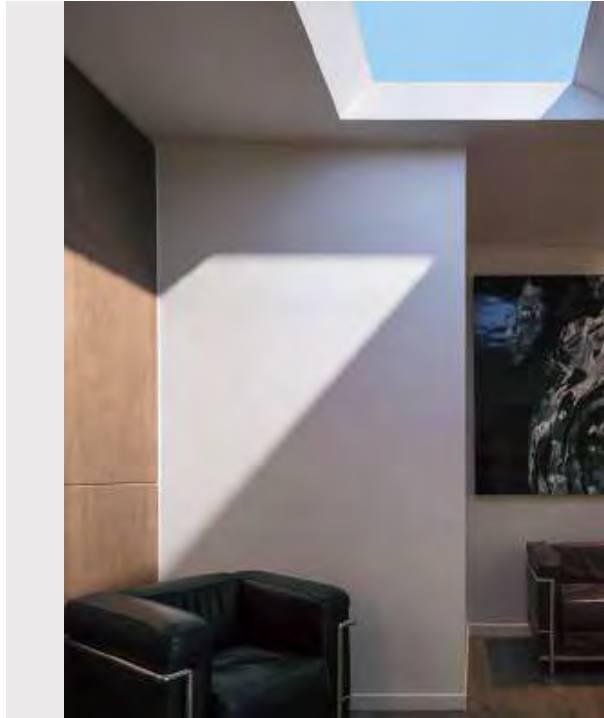

Ambient illumination
generated by CoeLux
between lights and
shadows

---

*Ambiente illuminato da
CoeLux tra luci ed ombre*