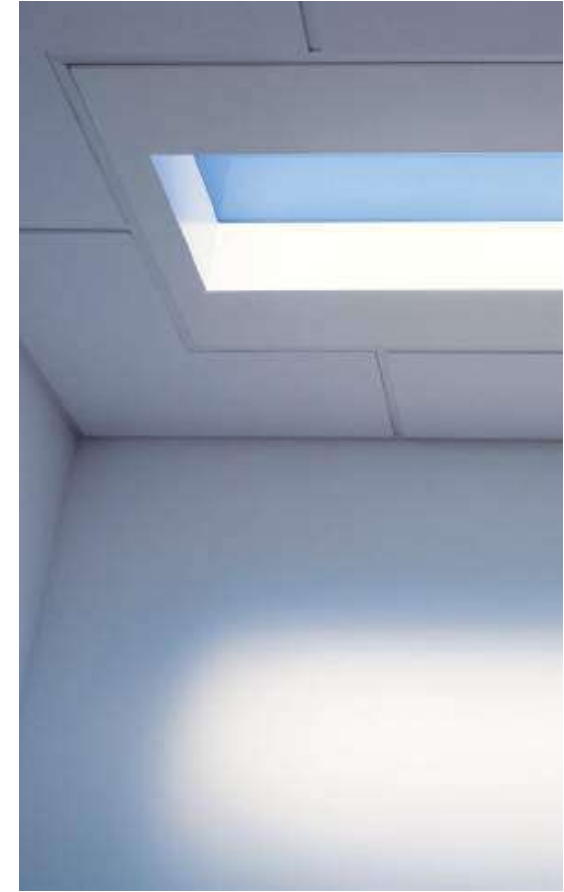

CoeLux® LS Matte

Long sky, deep perception

Framing the sky, an elegant matt finish frame outlines the CoeLux LS Matte system. An elongated artificial window diffuses a beam of light at 45 degrees, creating a soft spot of light on the wall or in the surrounding environment.

Incorniciando il cielo, un'elegante finitura opaca delinea il sistema CoeLux LS Matte, una finestra artificiale dalla forma allungata che diffonde un fascio di luce a 45 gradi creando un morbido spot di luce sulla parete o nell'ambiente circostante.