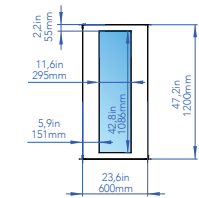

CoeLux® LS Ice

TECHNICAL INFORMATIONS:

SKYLIGHT SIZE Dimensione dello skylight	1086 x 295 mm | 42.8 x 11.6"
WEIGHT Peso	30 kg | 66 lb
NECESSARY SPACE FOR INSTALLATION* Dimensioni minime necessarie	1200 x 600 x 435 mm | 47.2 x 23.6 x 17.1"

*dimensions may differ slightly depending on the versions

*le dimensioni possono differire leggermente a seconda delle varianti

	45° 0.1-100%	45° 0.1-100%
VERSIONS AVAILABLE Varianti disponibili	Drivers Included	Drivers not included
POWER INPUT Power input	100-240 V - 50/60 Hz	4 channels, 450 mA each channel, 42 Vdc
POWER CONSUMPTION Consumo energetico	100 W (Max) - 90 W (Typical)	80 W (Max) - 80 W (Typical)
TOTAL LIGHT OUTPUT Emissione luminosa	4300 lm	4300 lm
FRAME Cornice	Silver alanolod Silver alanolod	Silver alanolod Silver alanolod
ORDER CODE | CERTIFICATION Codice di ordinazione | Certificazione	LS_JCE_CE | CE, CB, PSE LS_JCE_UL | UL, FCC LS_JCE_PSE | CE, CB, PSE LS_JCE_BIS | BIS	LS_ND_JCE_CE | CE, CB, PSE LS_ND_JCE_CCC | CCC, CE LS_ND_JCE_KC | KC

Typical illuminance
Primary beam (1)

- At 1 m (3.28')*
  6500 Lux - Horizontal
  6200 Lux - Vertical
- At 2 m (6.56')*
  3800 Lux - Horizontal
  3600 Lux - Vertical
- At 3 m (9.84')*
  2500 Lux - Horizontal
  2400 Lux - Vertical

* Distance from the frame

Typical illuminance
Secondary beam (2)

- At 1 m (3.28')*
  2000 Lux - Horizontal
  2000 Lux - Vertical
- At 2 m (6.56')*
  1000 Lux - Horizontal
  950 Lux - Vertical
- At 3 m (9.84')*
  550 Lux - Horizontal
  500 Lux - Vertical

* Distance from the frame