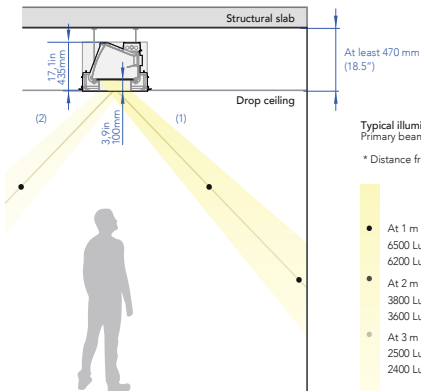

CoeLux® LS Ice

TECHNICAL INFORMATIONS:

SKYLIGHT SIZE Dimensione dello skylight	1086 x 295 mm | 42.8 x 11.6"
WEIGHT Peso	30 kg | 66 lb
NECESSARY SPACE FOR INSTALLATION* Dimensioni minime necessarie	1200 x 600 x 435 mm | 47.2 x 23.6 x 17.1"

*dimensions may differ slightly depending on the versions

*le dimensioni possono differire leggermente a seconda delle varianti

	45° 0.1-100%	45° 0.1-100%
VERSIONS AVAILABLE Varianti disponibili	Drivers Included	Drivers not included
POWER INPUT Power input	100-240 V - 50/60 Hz	4 channels, 450 mA each channel, 42 Vdc
POWER CONSUMPTION Consumo energetico	100 W (Max) - 90 W (Typical)	80 W (Max) - 80 W (Typical)
TOTAL LIGHT OUTPUT Emissione luminosa	4300 lm	4300 lm
FRAME Cornice	Silver alanolod Silver alanolod	Silver alanolod Silver alanolod
ORDER CODE | CERTIFICATION Codice di ordinazione | Certificazione	LS_JCE_CE | CE, CB, PSE LS_JCE_UL | UL, FCC LS_JCE_PSE | CE, CB, PSE LS_JCE_BIS | BIS	LS_ND_JCE_CE | CE, CB, PSE LS_ND_JCE_CCC | CCC, CE LS_ND_JCE_KC | KC

Typical illuminance
Primary beam (1)

- At 1 m (3.28')*
  6500 Lux - Horizontal
  6200 Lux - Vertical
- At 2 m (6.56')*
  3800 Lux - Horizontal
  3600 Lux - Vertical
- At 3 m (9.84')*
  2500 Lux - Horizontal
  2400 Lux - Vertical

* Distance from the frame

Typical illuminance
Secondary beam (2)

- At 1 m (3.28')*
  2000 Lux - Horizontal
  2000 Lux - Vertical
- At 2 m (6.56')*
  1000 Lux - Horizontal
  950 Lux - Vertical
- At 3 m (9.84')*
  550 Lux - Horizontal
  500 Lux - Vertical

* Distance from the frame