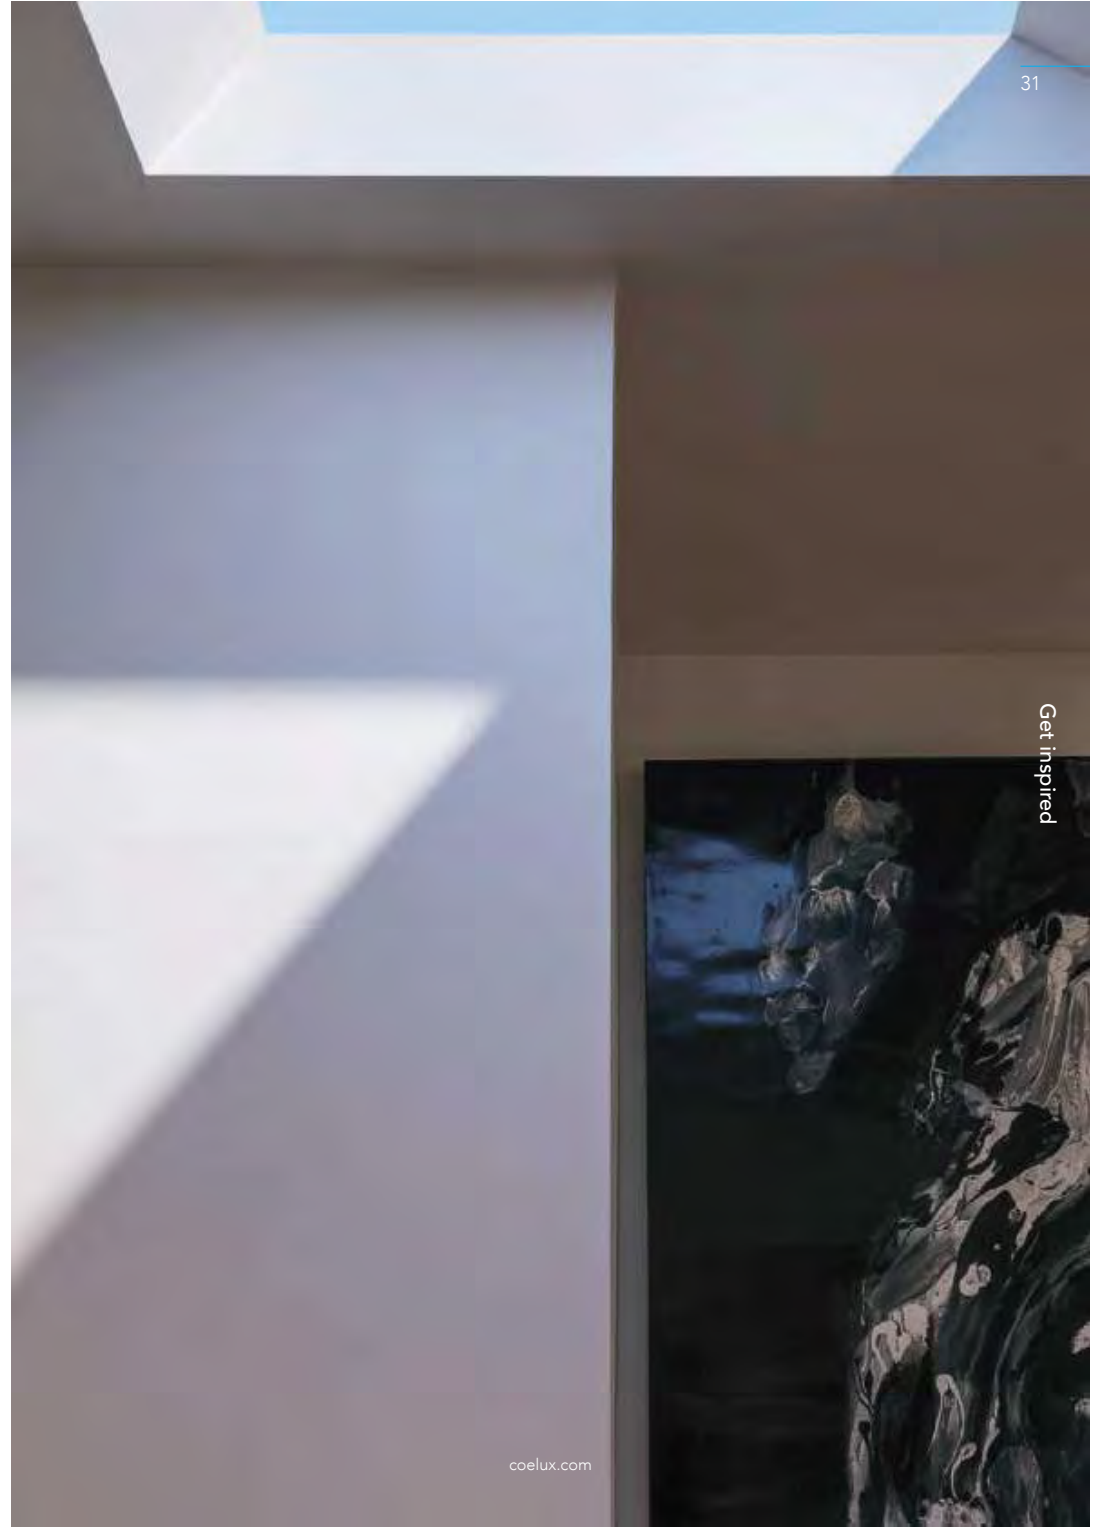

Get Inspired