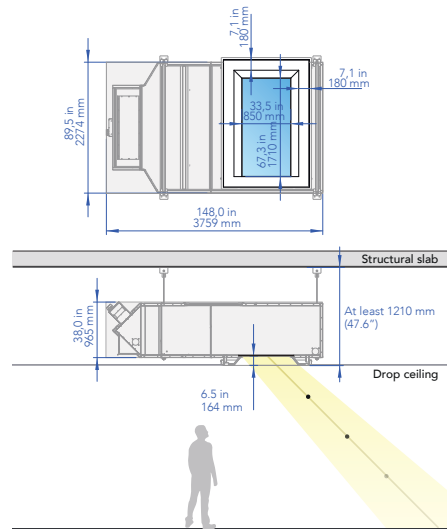

CoeLux® 45HC

TECHNICAL INFORMATIONS:

SKYLIGHT SIZE Dimensione dello skylight	1710 x 850 mm | 67.3 x 33.5"
WEIGHT* Peso	300 kg | 660 lb
NECESSARY SPACE FOR INSTALLATION* Dimensioni minime necessarie	3759 x 2491 x 1210 mm | 148 x 98.1 x 47.6"

*dimensions may differ slightly depending on the versions
*le dimensioni possono differire leggermente a seconda delle varianti

VERSIONS AVAILABLE Varianti disponibili	Sun	Sun Plus	Sun Plus & Moon	
	POWER INPUT Power input	100-240 V~ 50/60 Hz	100-240 V~ 50/60 Hz	100-240 V~ 50/60 Hz
POWER CONSUMPTION Consumo energetico	300 W (Max) - 270 W (Typical)	300 W (Max) - 270 W (Typical)	300 W (Max) - 270 W (Typical)	
TOTAL LIGHT OUTPUT Emissione luminosa	4100 lm	4700 lm	4700 lm - ~10 lm in a Moon state	
FRAME Cornice	Recessed flushed.	Recessed flushed.	Recessed flushed.	
ORDER CODE | CERTIFICATION	.45HC_WD_CE | CE, CB, KC .45HC_WD_UL | UL, FCC	.45HC_WD_S_CE | CE, CB, PSE .45HC_WD_S_UL | UL, FCC	.45HC_WD_S_M_CE | CE, CB, PSE .45HC_WD_S_M_UL | UL, FCC	
FRAME Cornice	Ceiling mounted	Ceiling mounted	Ceiling mounted	
ORDER CODE | CERTIFICATION	.45HC_PU_CE | CE, CB, KC .45HC_PU_UL | UL, FCC	.45HC_PU_S_CE | CE, CB, PSE .45HC_PU_S_UL | UL, FCC	.45HC_PU_S_M_CE | CE, CB, PSE .45HC_PU_S_M_UL | UL, FCC	

Sun	Sun Plus
• At 1 m (3.28")* 2000 Lux	• At 1 m (3.28")* 2300 Lux
• At 2 m (6.56")* 1300 Lux	• At 2 m (6.56")* 1500 Lux
• At 3 m (9.84")* 900 Lux	• At 3 m (9.84")* 1000 Lux

FRAME TYPES: