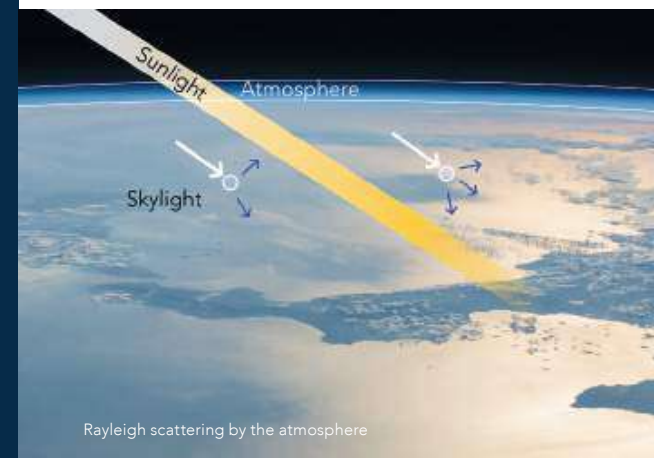

From day one, CoeLux has been making significant investments to create a unique value that only CoeLux can offer, with more than 150 IP rights between patents and patent applications filed worldwide, along the whole value chain of sun-sky simulating devices and related technologies.

3 core Technologies / CoeLux® è la prima azienda a riprodurre fedelmente l'effetto del cielo e del sole in un unico dispositivo artificiale.

- *LED ad alta luminosità in grado di conferire la qualità spettrale, la luminanza e la direzionalità necessarie per produrre una simulazione efficace del sole.*
- *Basandosi sugli effetti psicologici e fisiologici della visione umana, CoeLux® ricrea l'illusione ottica del cielo e del sole situati ad una distanza infinita dall'osservatore, attraverso un sofisticato sistema di ottiche.*
- *Un sottile materiale trasparente in cui sono disperse le nanoparticelle riproduce l'effetto dei raggi solari diffusi dall'atmosfera terrestre (Scattering di Rayleigh), facendo apparire il cielo dei sistemi CoeLux luminoso e azzurro.*

Fin dal primo giorno, CoeLux ha significativamente investito per creare e tutelare un valore unico detenendo ad oggi 150 diritti di proprietà intellettuale tra Brevetti e Domande di Brevetto, depositate in tutto il mondo lungo l'intera catena del valore dei dispositivi di simulazione solare e delle relative tecnologie.

Rayleigh scattering by the atmosphere