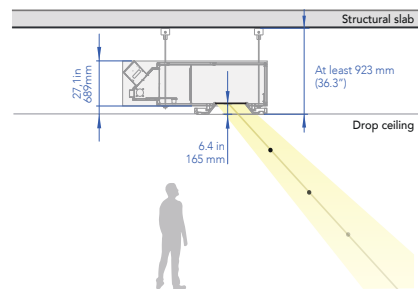

*dimensions may differ slightly depending on the versions

VERSIONS AVAILABLE Varianti disponibili	45°	55-100% 45°	55-100% 45°
	Sun	Sun Plus	Sun Plus & Moon
POWER INPUT Power input	100-240 V - 50/60 Hz	100-240 V - 50/60 Hz	100-240 V - 50/60 Hz
POWER CONSUMPTION Consumo energetico	300 W (Max) - 270 W (Typical)	300 W (Max) - 270 W (Typical)	300 W (Max) - 270 W (Typical)
TOTAL LIGHT OUTPUT Emissione luminosa	4200 lm	4800 lm	4800 lm - ~10 lm in a Moon state
FRAME Cornice	Recessed flushed.	Recessed flushed.	Recessed flushed.
ORDER CODE | CERTIFICATION Codice di ordinazione | Certificazione	.45LC_WD_CE | CE, CB, KC .45LC_WD_UL | UL, FCC	.45LC_WD_S_CE | CE, CB, PSE .45LC_WD_S_UL | UL, FCC	.45LC_WD_S_M_CE | CE, CB, PSE .45LC_WD_S_M_UL | UL, FCC
FRAME Cornice	Ceiling mounted	Ceiling mounted.	Ceiling mounted.
ORDER CODE | CERTIFICATION Codice di ordinazione | Certificazione	.45LC_PU_CE | CE, CB, KC .45LC_PU_UL | UL, FCC	.45LC_PU_S_CE | CE, CB, PSE .45LC_PU_S_UL | UL, FCC	.45LC_PU_S_M_CE | CE, CB, PSE .45LC_PU_S_M_UL | UL, FCC
FRAME Cornice	9cm	9cm	9cm
ORDER CODE | CERTIFICATION Codice di ordinazione | Certificazione	.45LC_9CM_CE | CE, CB, KC .45LC_9CM_UL | UL, FCC	.45LC_9CM_S_CE | CE, CB, PSE .45LC_9CM_S_UL | UL, FCC	.45LC_9CM_S_M_CE | CE, CB, PSE .45LC_9CM_S_M_UL | UL, FCC

Typical horizontal illuminance

* Distance from CoeLux system (Sky)

Sun

- At 1 m (3.28")* 4600 Lux
- At 2 m (6.56")* 2600 Lux
- At 3 m (9.84")* 1600 Lux

Sun Plus

- At 1 m (3.28")* 5000 Lux
- At 2 m (6.56")* 2900 Lux
- At 3 m (9.84")* 1800 Lux

FRAME TYPES:

Ceiling mounted

Recessed flushed

9cm