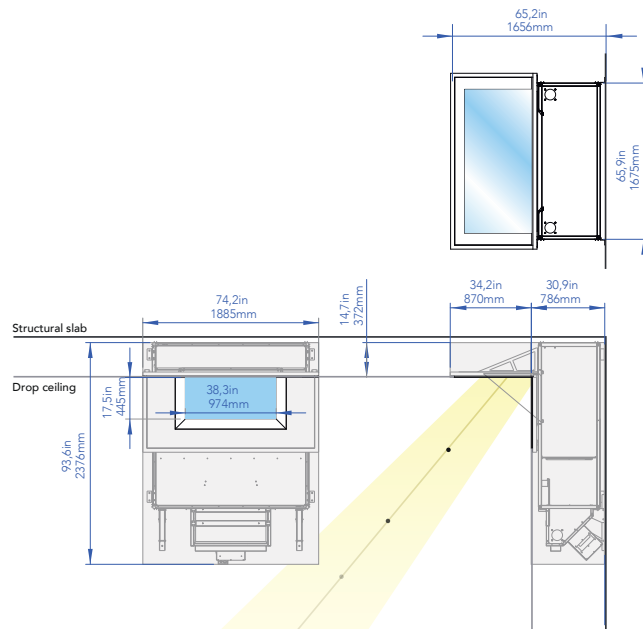

CoeLux® 45 Square

TECHNICAL INFORMATION:

SKYLIGHT SIZE Dimensione dello skylight	974 x 445 mm | 38.3 x 17.5"
WEIGHT* Peso	300 kg | 660 lb
NECESSARY SPACE FOR INSTALLATION* Dimensioni minime necessarie	1885 x 1656 x 2376 mm | 74.2 x 65.2 x 93.6"

*dimensions may differ slightly depending on the versions

VERSIONS AVAILABLE Varianti disponibili	 45°		 55-100% 45°	
	Sun	Sun Plus	Sun	Sun Plus
POWER INPUT Power input	100-240 V - 50/60 Hz	100-240 V - 50/60 Hz	100-240 V - 50/60 Hz	100-240 V - 50/60 Hz
POWER CONSUMPTION Consumo energetico	300 W (Max) - 270 W (Typical)	300 W (Max) - 270 W (Typical)	300 W (Max) - 270 W (Typical)	300 W (Max) - 270 W (Typical)
TOTAL LIGHT OUTPUT Emissione luminosa	4000 lm	4500 lm	4000 lm	4500 lm
ORDER CODE | CERTIFICATION Codice di ordinazione | Certificazione	.45_SQ_CE | CE, CB, KC .45_SQ_UL | UL, FCC	.45_SQ_S_CE | CE, CB, PSE .45_SQ_S_UL | UL, FCC	.45_SQ_S_CE | CE, CB, PSE .45_SQ_S_UL | UL, FCC	.45_SQ_S_CE | CE, CB, PSE .45_SQ_S_UL | UL, FCC

Sun	Sun Plus
• At 1 m (3.28")* 4000 Lux	• At 1 m (3.28")* 4300 Lux
• At 2 m (6.56")* 2200 Lux	• At 2 m (6.56")* 2400 Lux
• At 3 m (9.84")* 1400 Lux	• At 3 m (9.84")* 1600 Lux