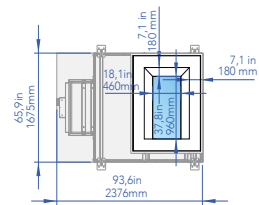

*dimensions may differ slightly depending on the versions

VERSIONS AVAILABLE Varianti disponibili	45°	55-100% 45°	55-100% 45°
	Sun	Sun Plus	Sun Plus & Moon
POWER INPUT Power input	100-240 V - 50/60 Hz	100-240 V - 50/60 Hz	100-240 V - 50/60 Hz
POWER CONSUMPTION Consumo energetico	300 W (Max) - 270 W (Typical)	300 W (Max) - 270 W (Typical)	300 W (Max) - 270 W (Typical)
TOTAL LIGHT OUTPUT Emissione luminosa	4200 lm	4800 lm	4800 lm - ~10 lm in a Moon state
FRAME Cornice	Recessed flushed.	Recessed flushed.	Recessed flushed.
ORDER CODE | CERTIFICATION Codice di ordinazione | Certificazione	.45LC_WD_CE | CE, CB, KC .45LC_WD_UL | UL, FCC	.45LC_WD_S_CE | CE, CB, PSE .45LC_WD_S_UL | UL, FCC	.45LC_WD_S_M_CE | CE, CB, PSE .45LC_WD_S_M_UL | UL, FCC
FRAME Cornice	Ceiling mounted	Ceiling mounted.	Ceiling mounted.
ORDER CODE | CERTIFICATION Codice di ordinazione | Certificazione	.45LC_PU_CE | CE, CB, KC .45LC_PU_UL | UL, FCC	.45LC_PU_S_CE | CE, CB, PSE .45LC_PU_S_UL | UL, FCC	.45LC_PU_S_M_CE | CE, CB, PSE .45LC_PU_S_M_UL | UL, FCC
FRAME Cornice	9cm	9cm	9cm
ORDER CODE | CERTIFICATION Codice di ordinazione | Certificazione	.45LC_9CM_CE | CE, CB, KC .45LC_9CM_UL | UL, FCC	.45LC_9CM_S_CE | CE, CB, PSE .45LC_9CM_S_UL | UL, FCC	.45LC_9CM_S_M_CE | CE, CB, PSE .45LC_9CM_S_M_UL | UL, FCC

Typical horizontal illuminance

* Distance from CoeLux system (Sky)

Sun

- At 1 m (3.28")* 4600 Lux
- At 2 m (6.56")* 2600 Lux
- At 3 m (9.84")* 1600 Lux

Sun Plus

- At 1 m (3.28")* 5000 Lux
- At 2 m (6.56")* 2900 Lux
- At 3 m (9.84")* 1800 Lux

FRAME TYPES:

Ceiling mounted

Recessed flushed

9cm